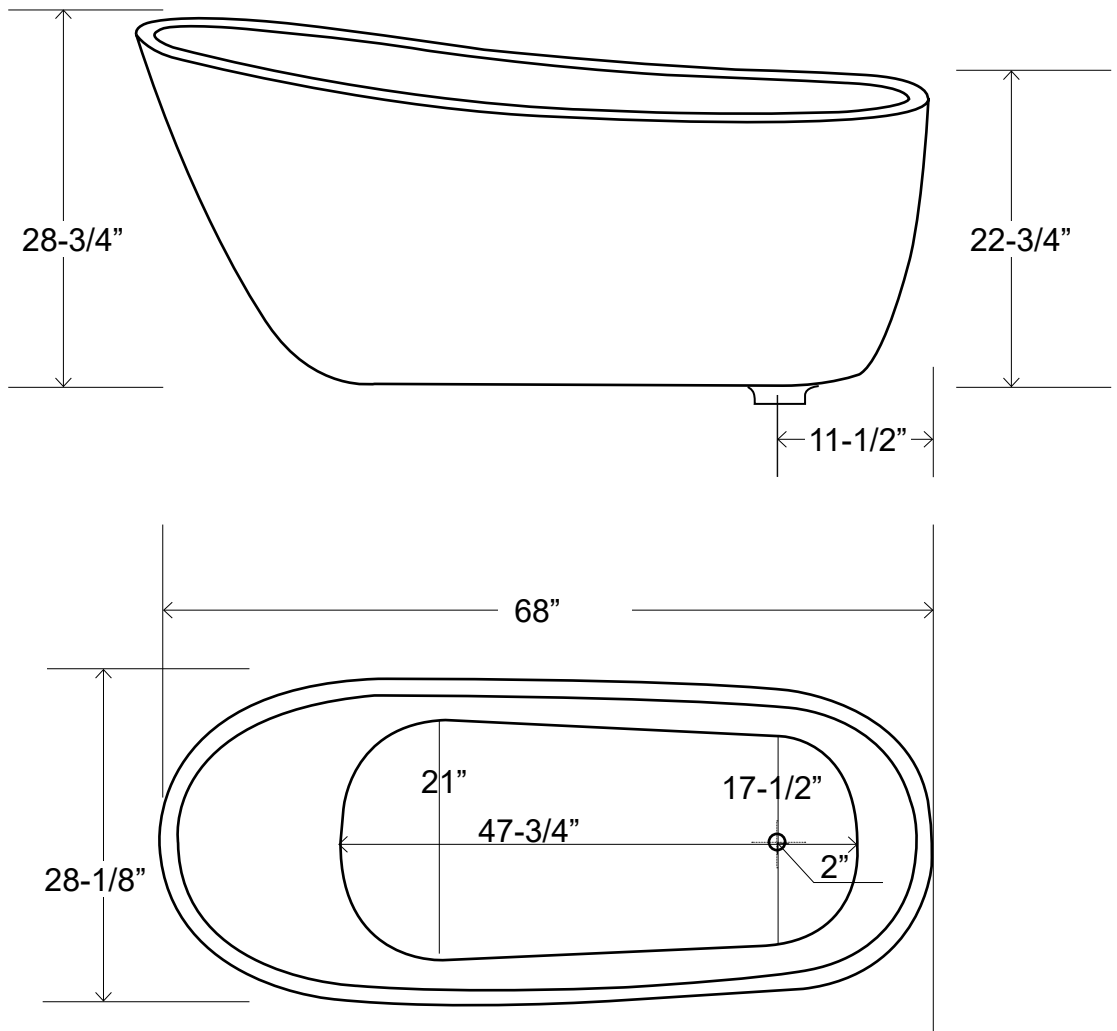

68" Free-Standing Acrylic Tub

Dimensions	68" L x 28-1/8" W x 22-3/4" - 28-3/4" H
Water Capacity	60 gallons
Tub Weight Uncrated	115 lbs
Water Depth	14"
Faucet Configurations	No rim holes

Measurements may vary by up to 1/2"