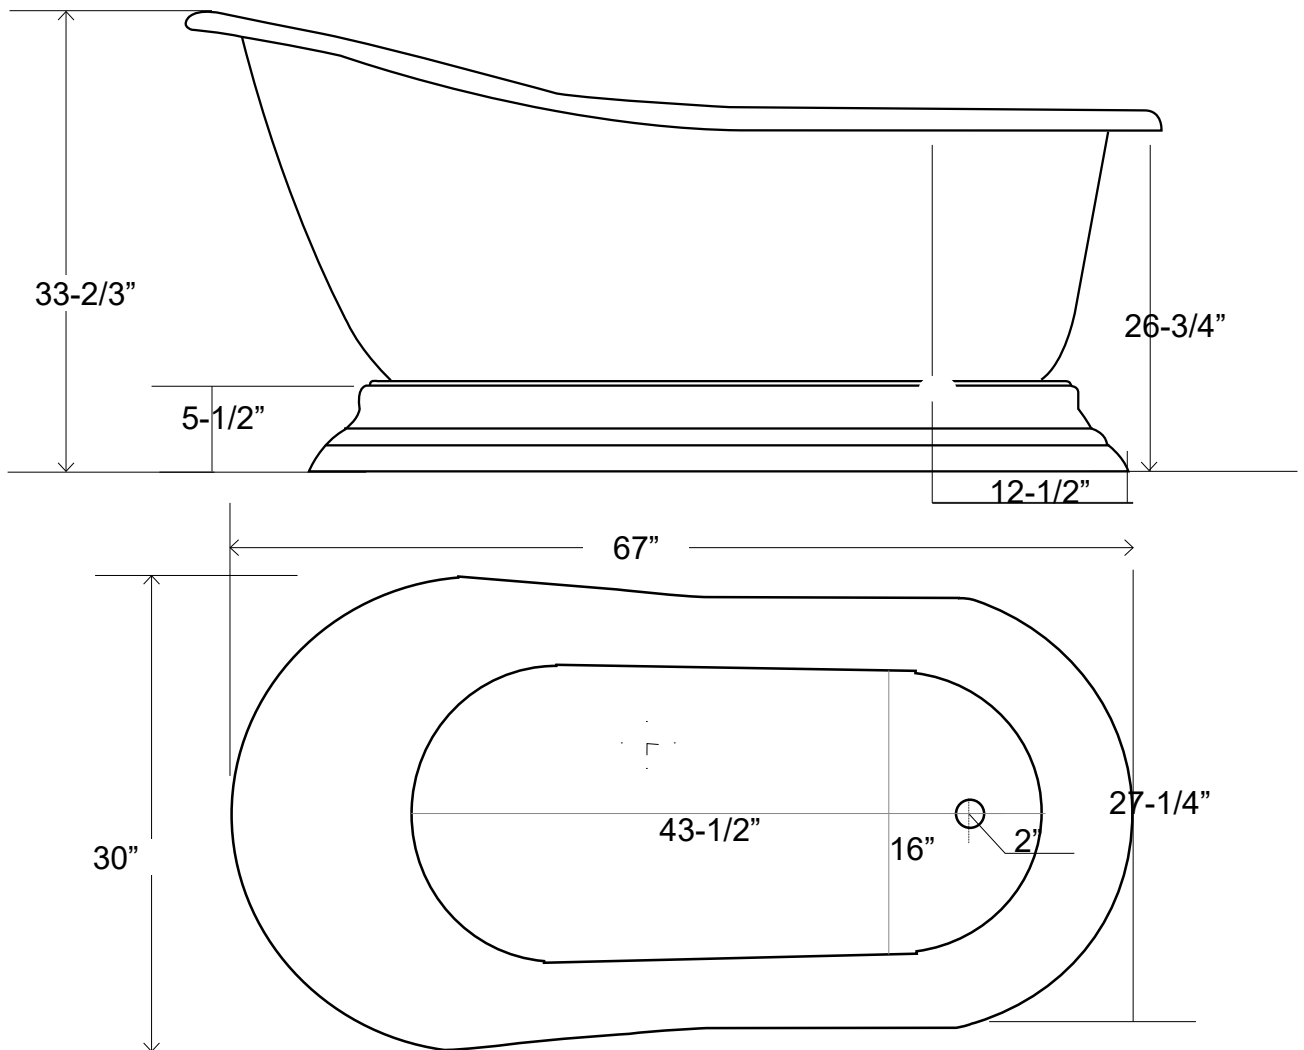

## 67" Acrylic Slipper Tub with pedestal

Dimensions	67" L x 30" W x 26-3/4" - 33-2/3" H
Water Capacity	49 gallons
Tub Weight Uncrated	145 lbs
Water Depth	18" H (to the rim)
Faucet Configurations	No rim holes

Measurements may vary by up to 1/2"