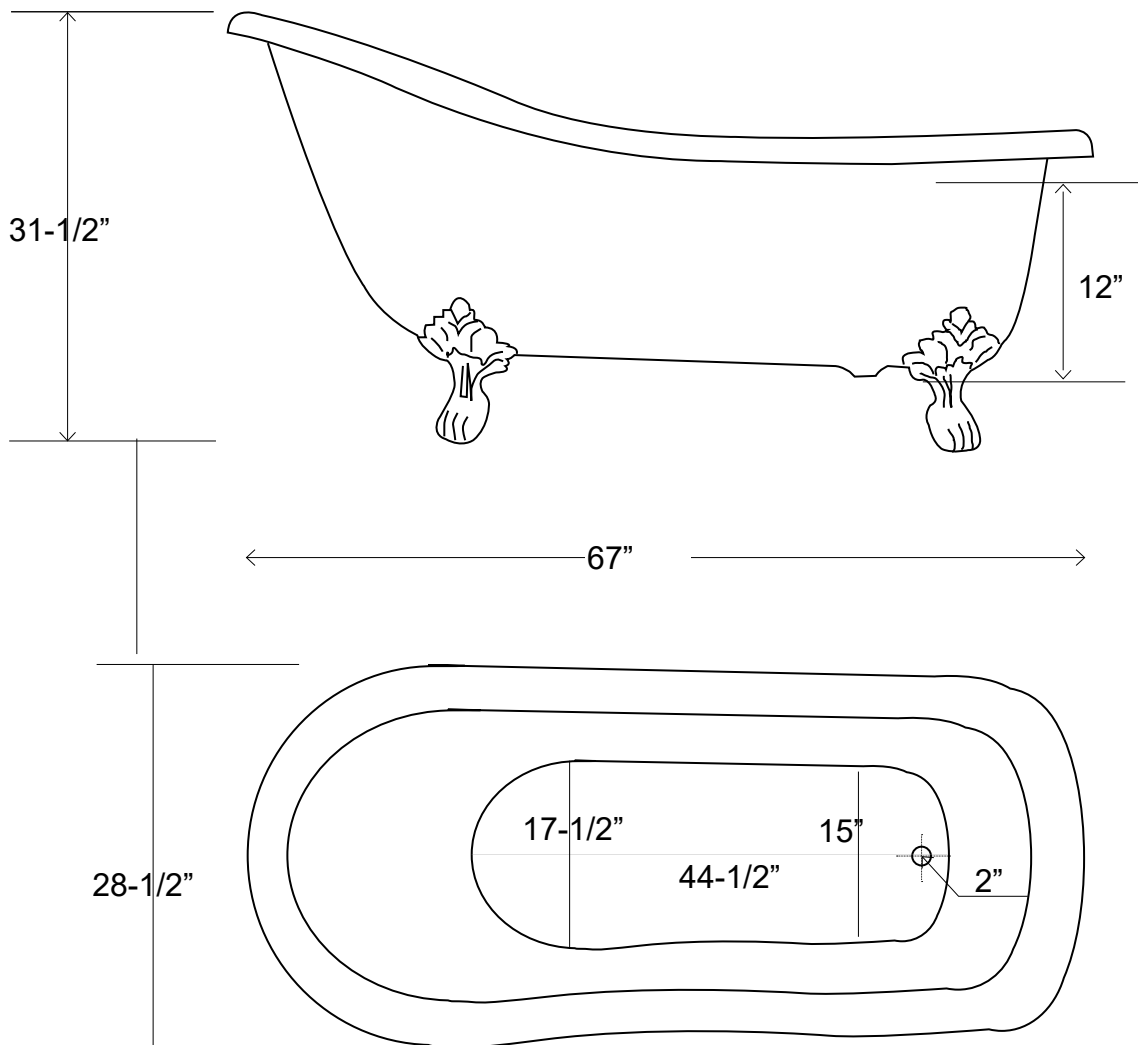

67" Free Standing Acrylic Tub

Dimensions	67" L x 28-1/2" W x 25-1/4" - 31-1/2" H
Water Capacity	51 gallons
Tub Weight Uncrated	96 lbs
Water Dept	12"
Faucet Configurations	No rim holes (SLA670-902) 7" rim holes (SLA671-902)

Measurements may vary by up to 1/2"