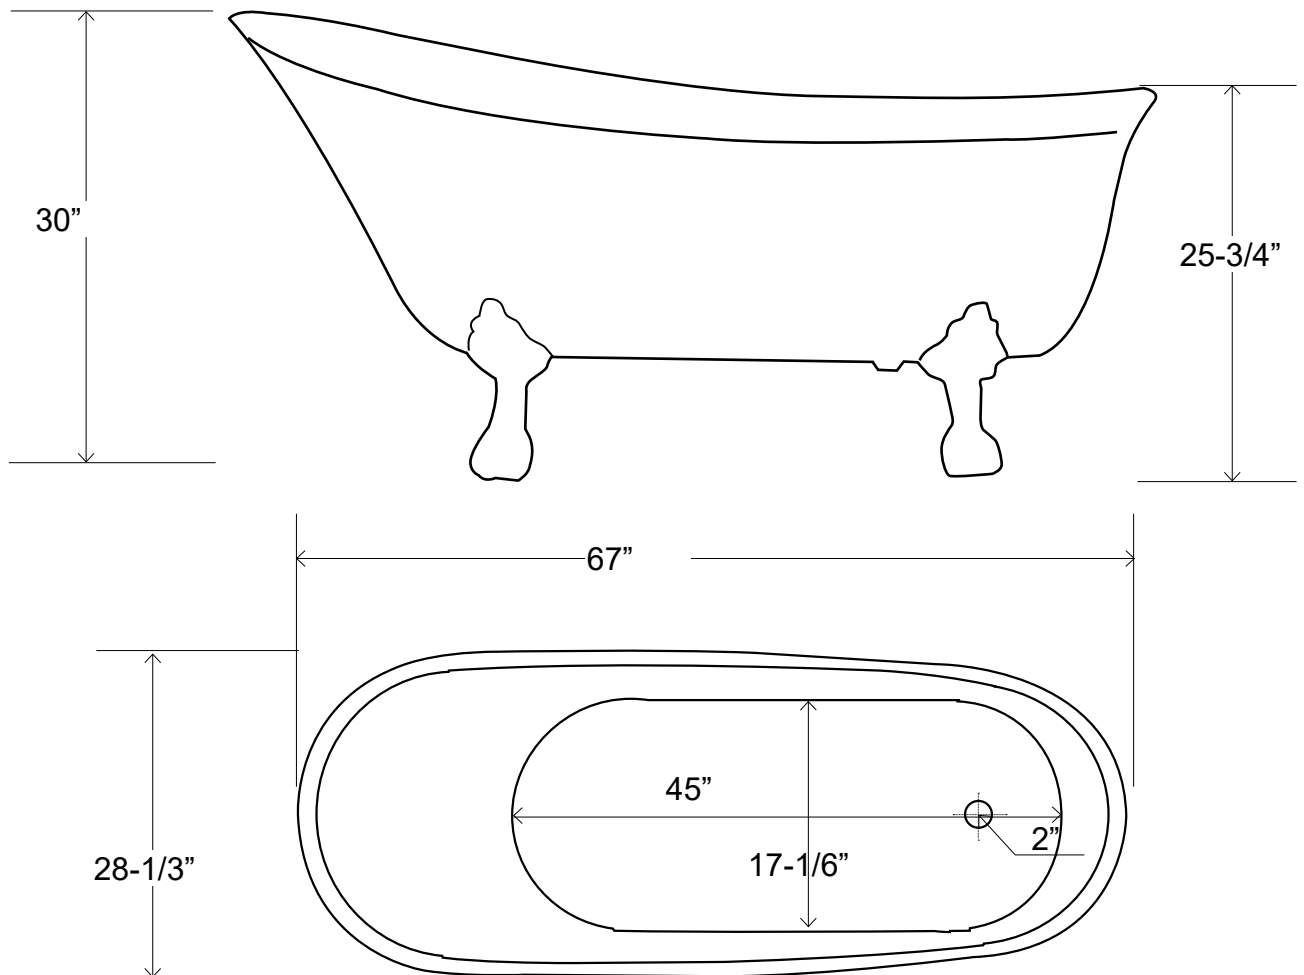

67" Free Standing Acrylic Slipper Tub on Paw Feet

Dimensions	67" L x 28-1/3" W x 25-3/4" - 30" H
Water Capacity	57 gallons
Tub Weight Uncrated	150 lbs
Water Depth	17-1/2" (to top of the rim)
Faucet Configurations	No rim holes

Measurements may vary by up to 1/2"