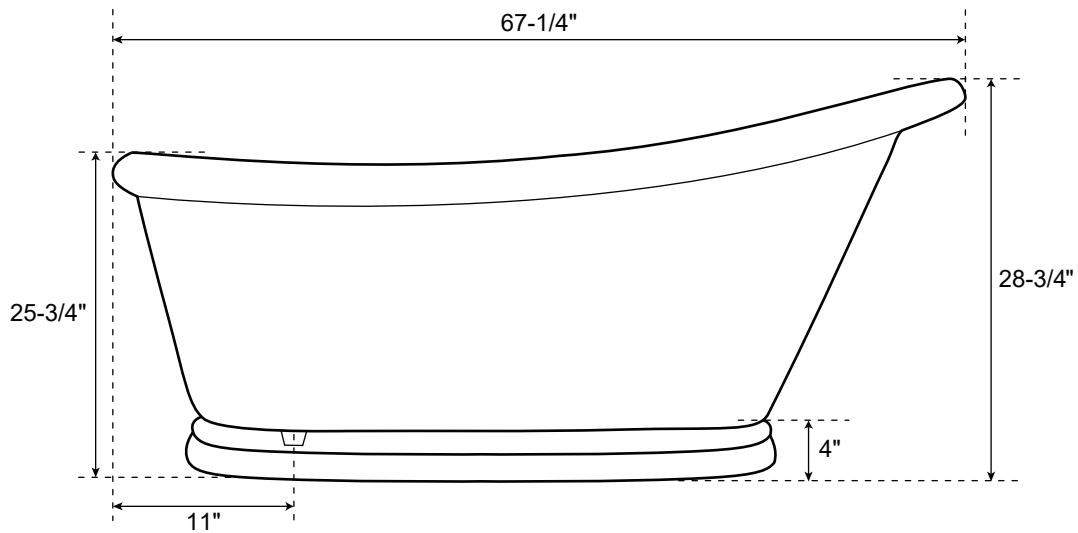

## 67" Free Standing Acrylic Slipper Tub

Dimensions	67-1/4" L x 29" W x 25-3/4" - 28-3/4" H
Water Capacity	57 gallons
Tub Weight Uncrated	150 lbs
Water Depth (to rim)	17"
Faucet Configurations	No rim holes

Measurements may vary by up to 1/2"