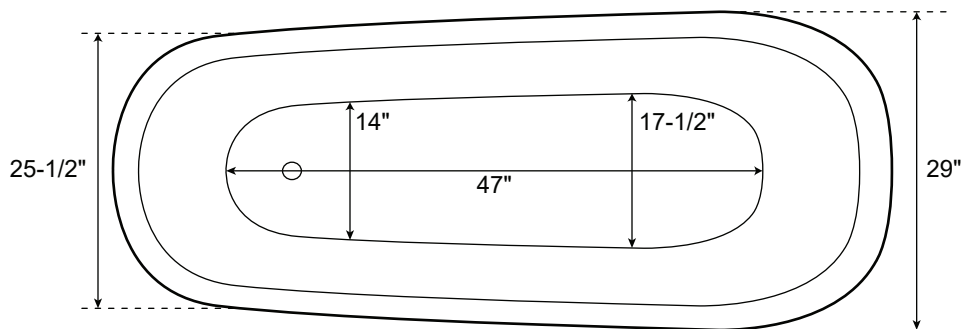

## 67" Free Standing Acrylic Slipper Tub

Dimensions	67-1/4" L x 29" W x 25-3/4" - 28-3/4" H
Water Capacity	57 gallons
Tub Weight Uncrated	150 lbs
Water Depth (to rim)	17"
Faucet Configurations	No rim holes

Measurements may vary by up to 1/2"