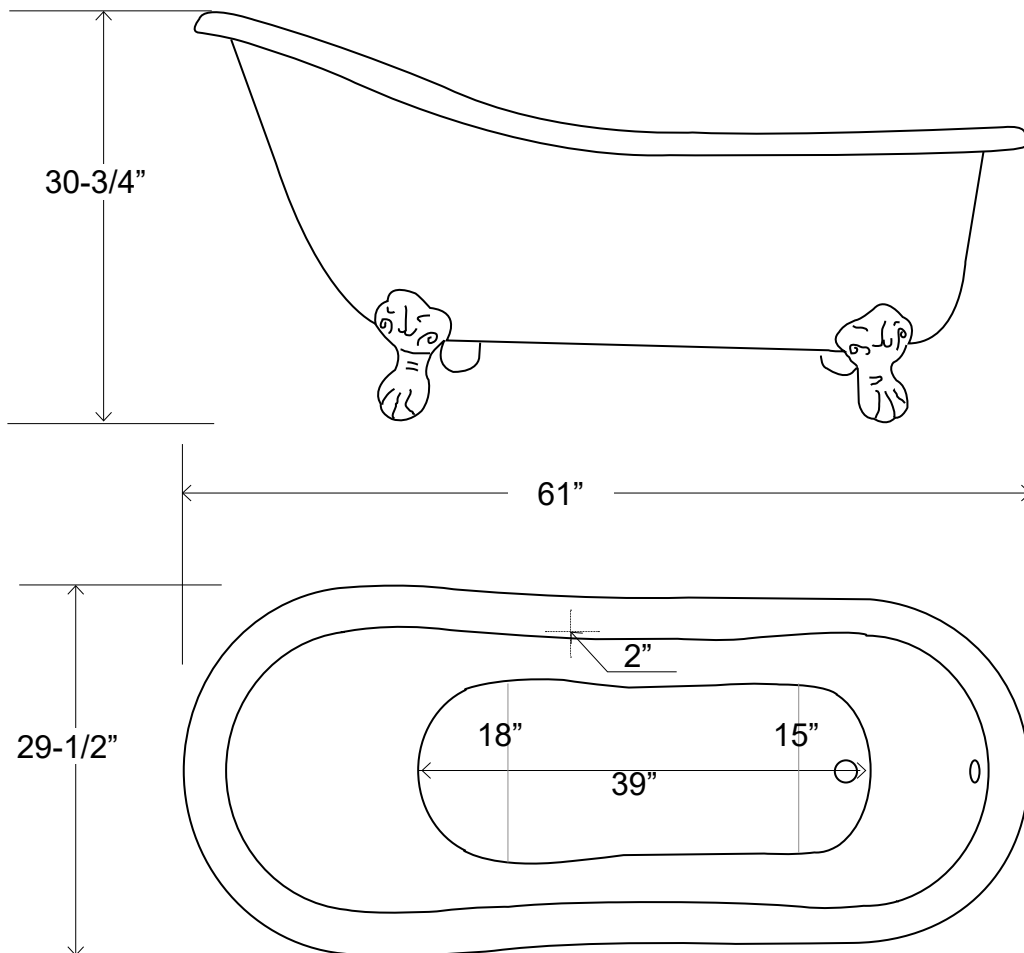

## 61" Free Standing Acrylic Tub

Dimensions	61" L x 29-1/2" W x 24-3/4" - 30-3/4" H
Water Capacity	39 gallons
Tub Weight Uncrated	105 lbs
Water Depth	12" H
Faucet Configurations	No rim holes (SLA610-922) 7" rim holes (SLA611-922)

Measurements may vary by up to 1/2"