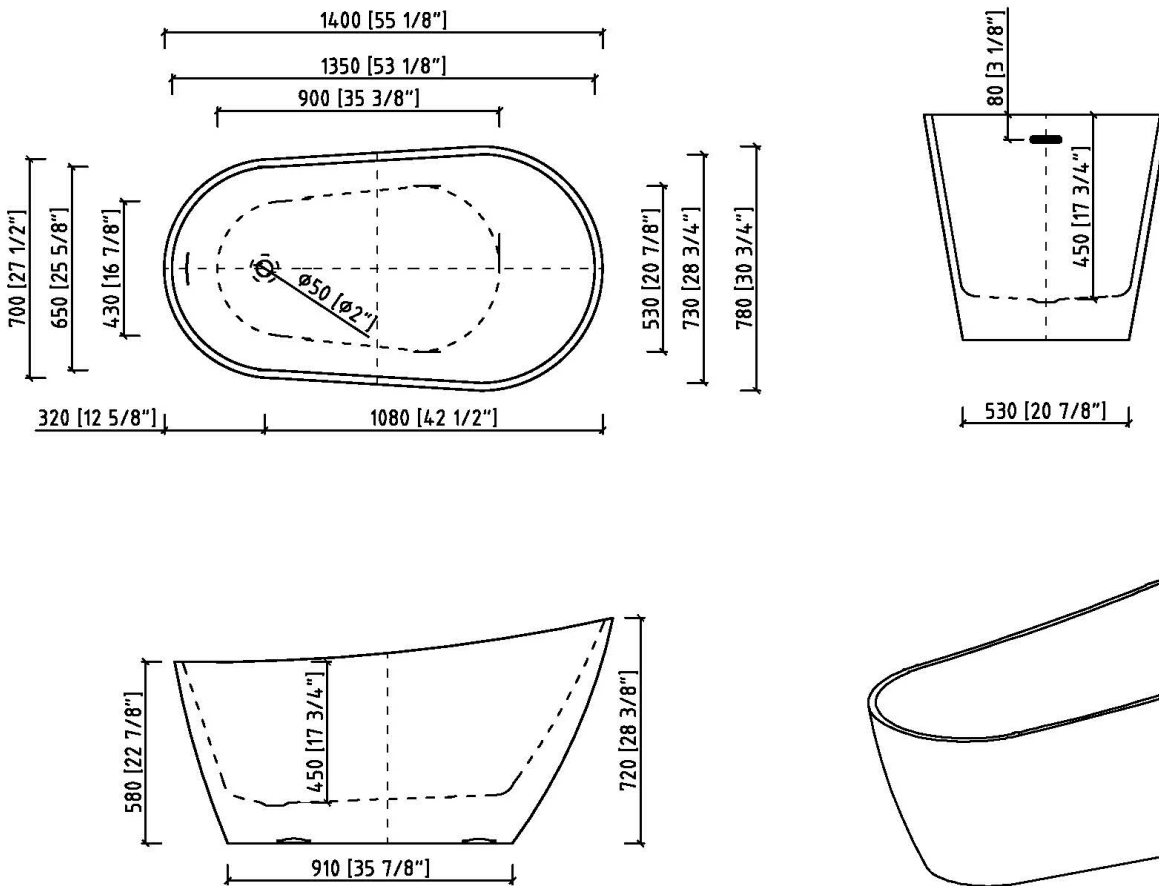

55" Free Standing Acrylic Tub

Dimensions	55" L x 30-3/4" W x 22 7/8"-28 3/8" H
Water Capacity	55 Gallons
Tub Weight Uncrated	82 lbs.
Water Depth	14 5/8"
Faucet Configurations	No rim holes

Measurements may vary by up to 1/2 "