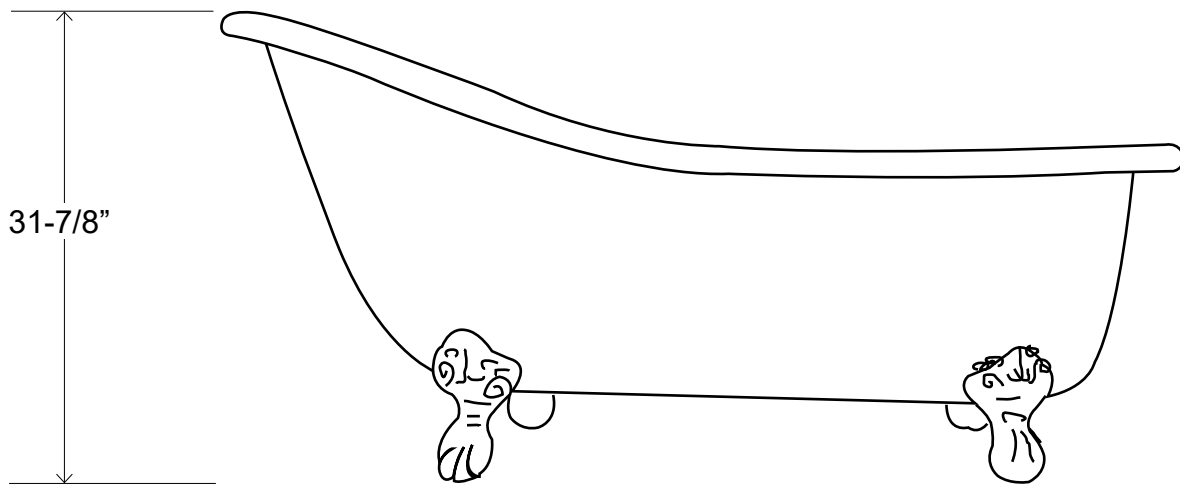

55" Acrylic Slipper Tub

Dimensions	55" L x 26-3/4" W x 25" - 32-1/8" H
Water Capacity	42 gallons
Tub Weight Uncrated	89 lbs
Water Depth	13" H
Faucet Configurations	No rim holes

Measurements may vary by up to 1/2"