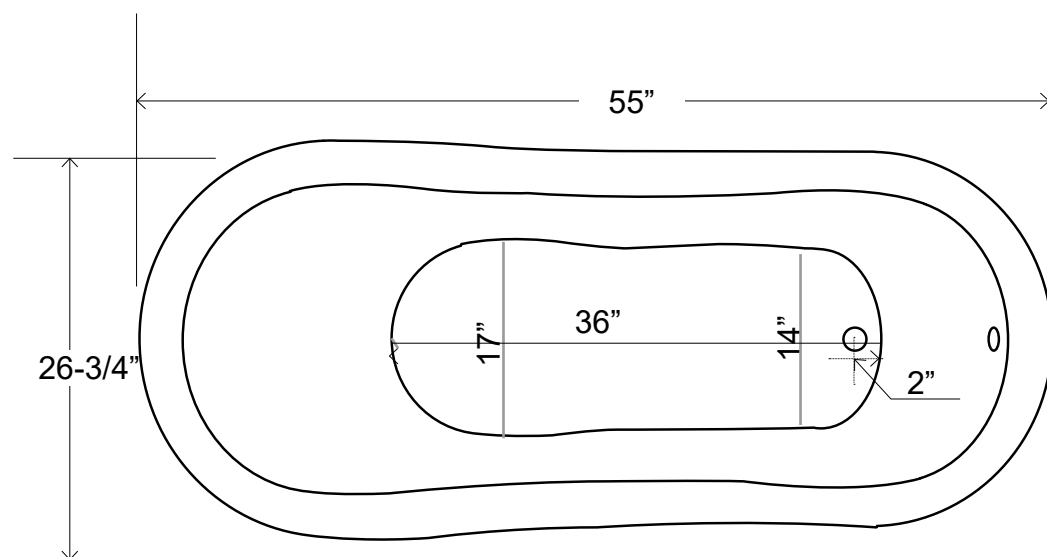

55" Acrylic Slipper Tub

Dimensions	55" L x 26-3/4" W x 25" - 32-1/8" H
Water Capacity	42 gallons
Tub Weight Uncrated	89 lbs
Water Depth	13" H
Faucet Configurations	No rim holes

Measurements may vary by up to 1/2"