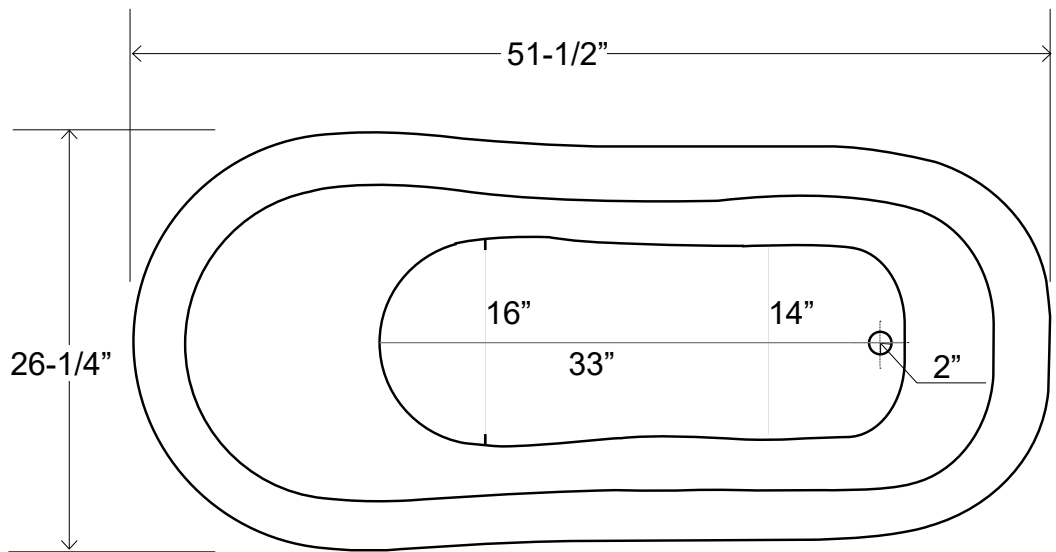

51" Free Standing Acrylic Tub

Dimensions	51-1/2" L x 26-1/4" W x 25" - 32-1/8" H
Water Capacity	35 gallons
Tub Weight Uncrated	85 lbs
Water Depth	12"
Faucet Configurations	No rim holes

Measurements may vary by up to 1/2"