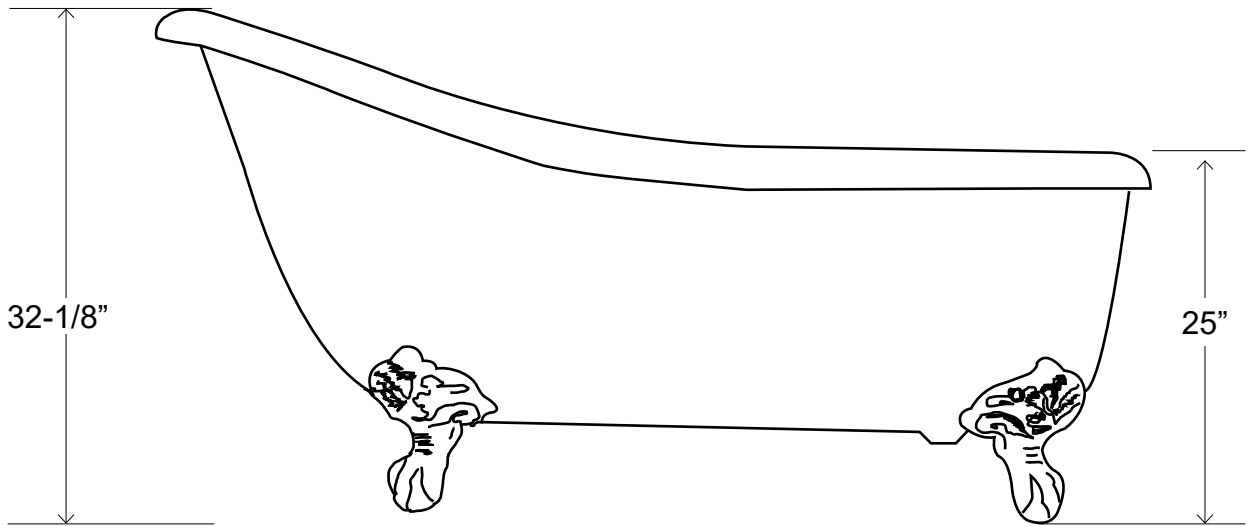

51" Free Standing Acrylic Tub

Dimensions	51-1/2" L x 26-1/4" W x 25" - 32-1/8" H
Water Capacity	35 gallons
Tub Weight Uncrated	85 lbs
Water Depth	12"
Faucet Configurations	No rim holes

Measurements may vary by up to 1/2"