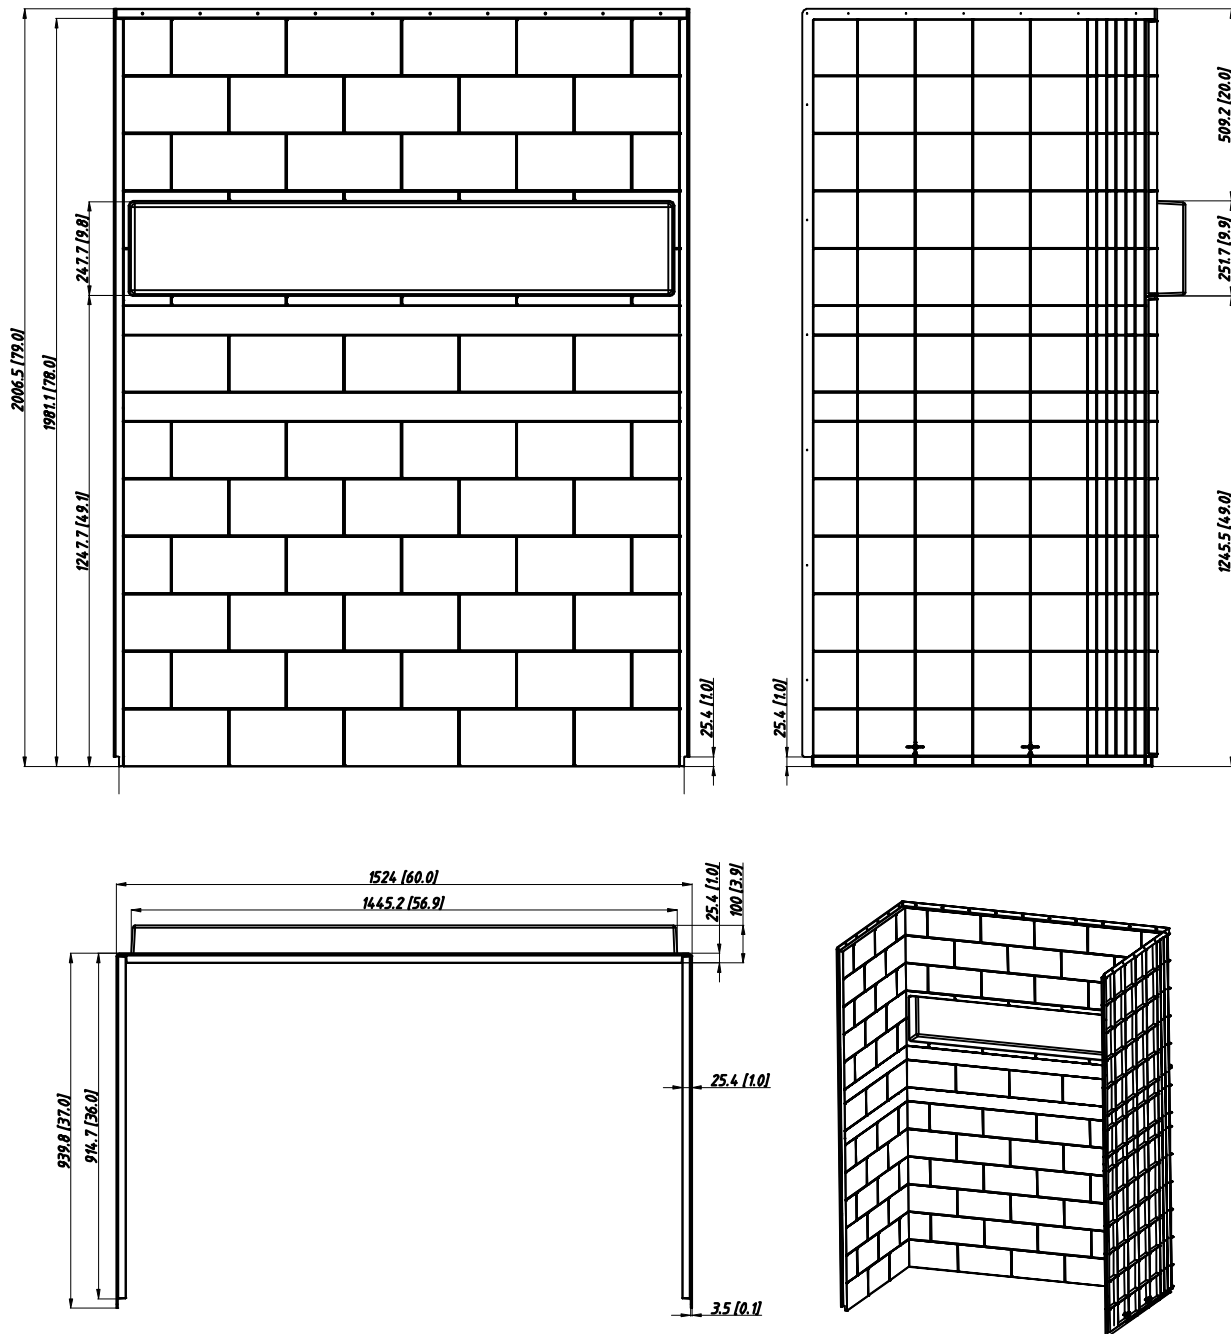

Solid Surface Shower Cubicles

Cubicle Dimensions	60" L x 32" W x 75" H
Niche Dimensions	58" L x 4" D x 10" H

Measurements may vary by up to 1/2 "