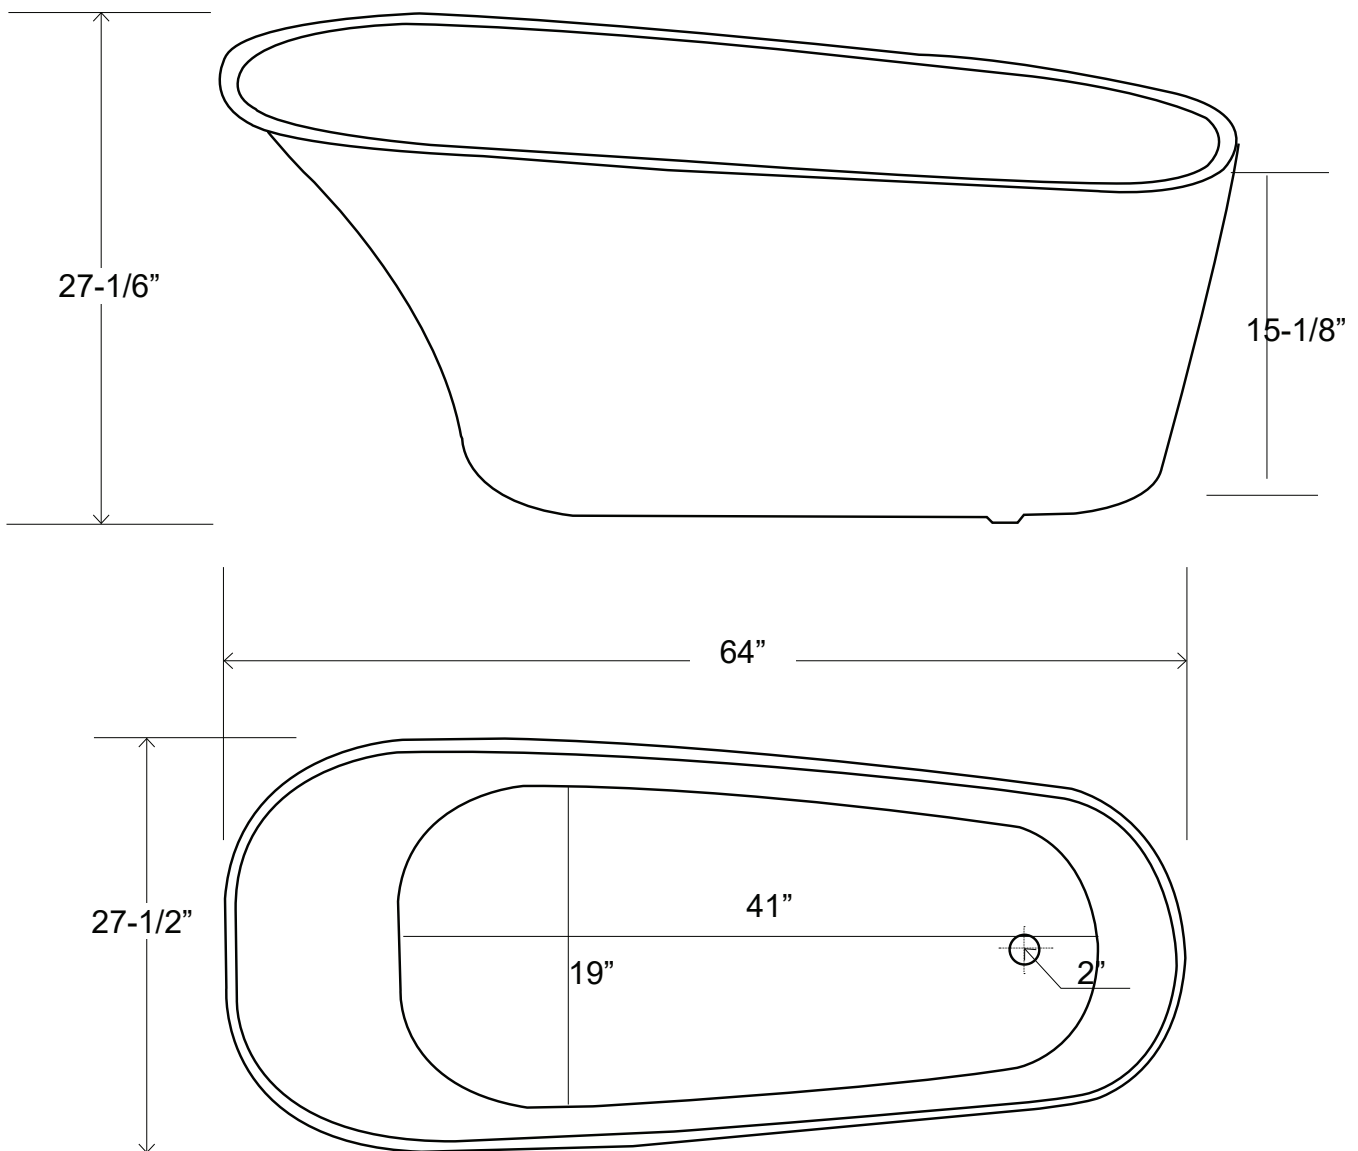

RTA64-423

64" Free Standing Acrylic Tub

Dimensions	64" L x 27-1/2" W x 27-1/6" H
Water Capacity	62 gallons
Tub Weight Uncrated	115 lbs
Water Depth	14-1/2" H
Faucet Configurations	No rim holes

Measurements may vary by up to 1/2"