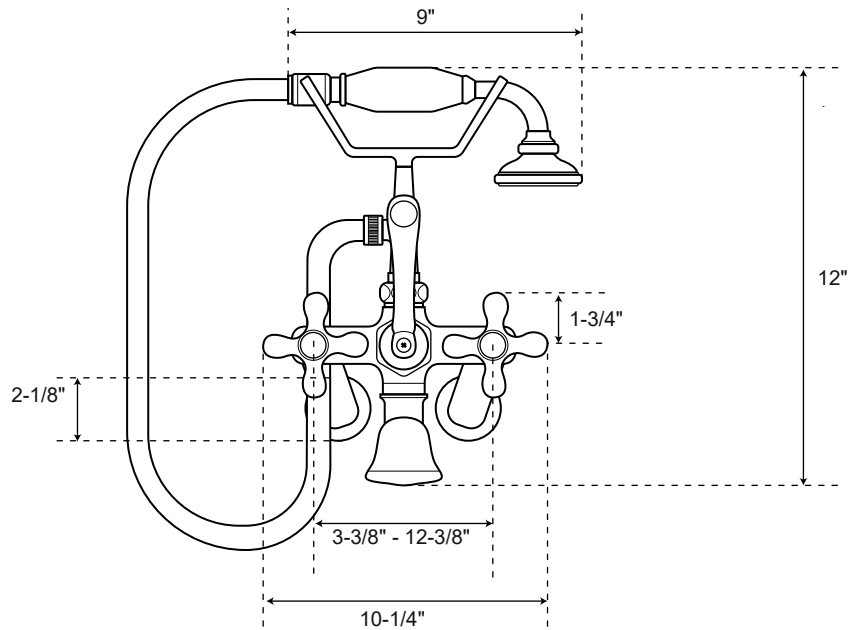

Wall Mount British Telephone Tub Faucet with Hand Shower and Swing Arm

Faucet Finishes	Chrome (RS-46341) Polished Brass (RS-46343) Brushed Nickel (RS-46344) Polished Nickel (RS-46345) Oil Rubbed Bronze (RS-46346)
Construction	Solid Brass

Front

Side