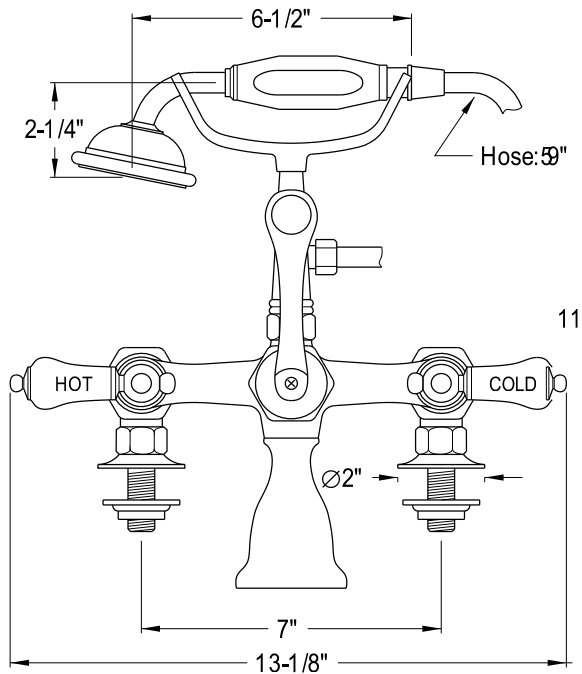

Deck-Mount British Telephone Faucet with 2" Risers

Faucet Finishes	Chrome (RS-46131) Polished Brass (RS-46133) Brushed Nickel (RS-46134) Polished Nickel (RS-46135) Oil Rubbed Bronze (RS-46136)
Construction	Solid Brass

Side