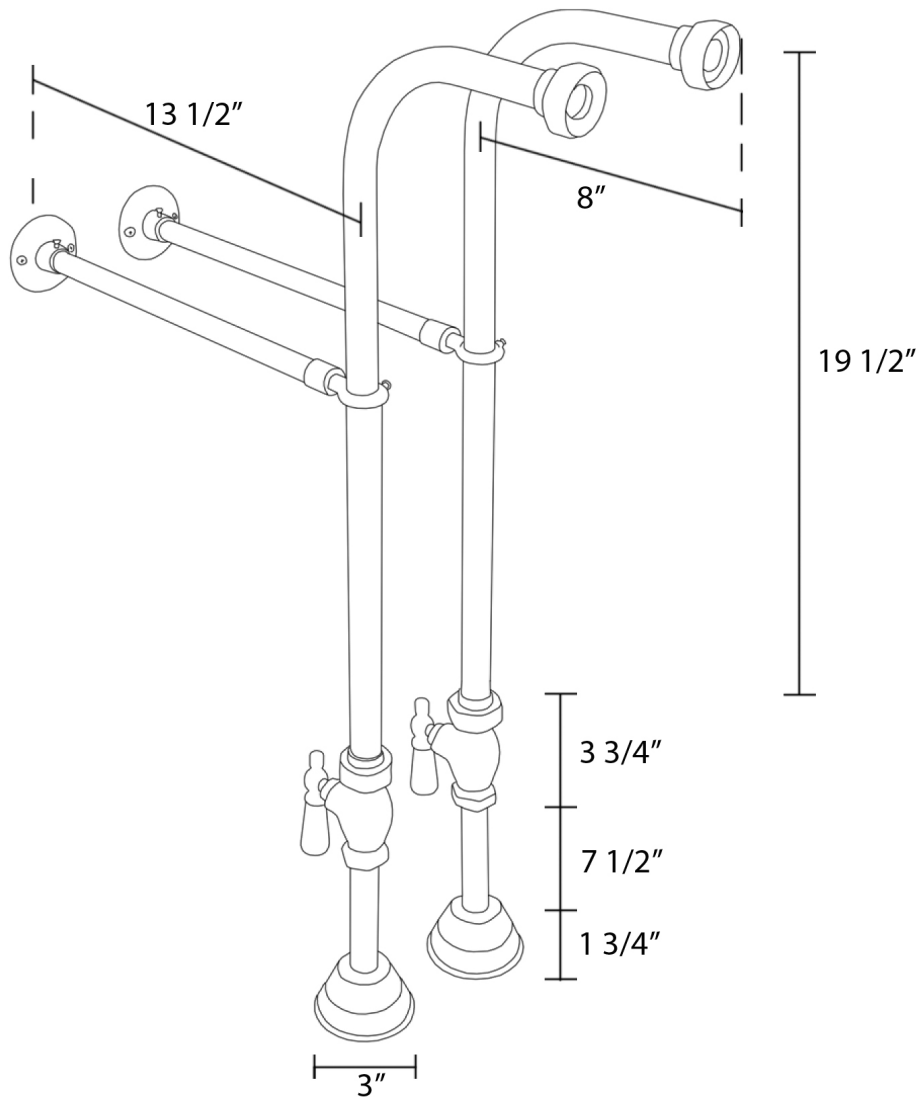

## Tub Wall Mount Faucet Supply Lines

Drain Finishes	Chrome (RS-1381) Polished Brass (RS-1383) Brushed Nickel (RS-1384) Polished Nickel (RS-1385) Oil Rubbed Bronze (RS-1386)
----------------	--

Measurements may vary by up to 1/2"