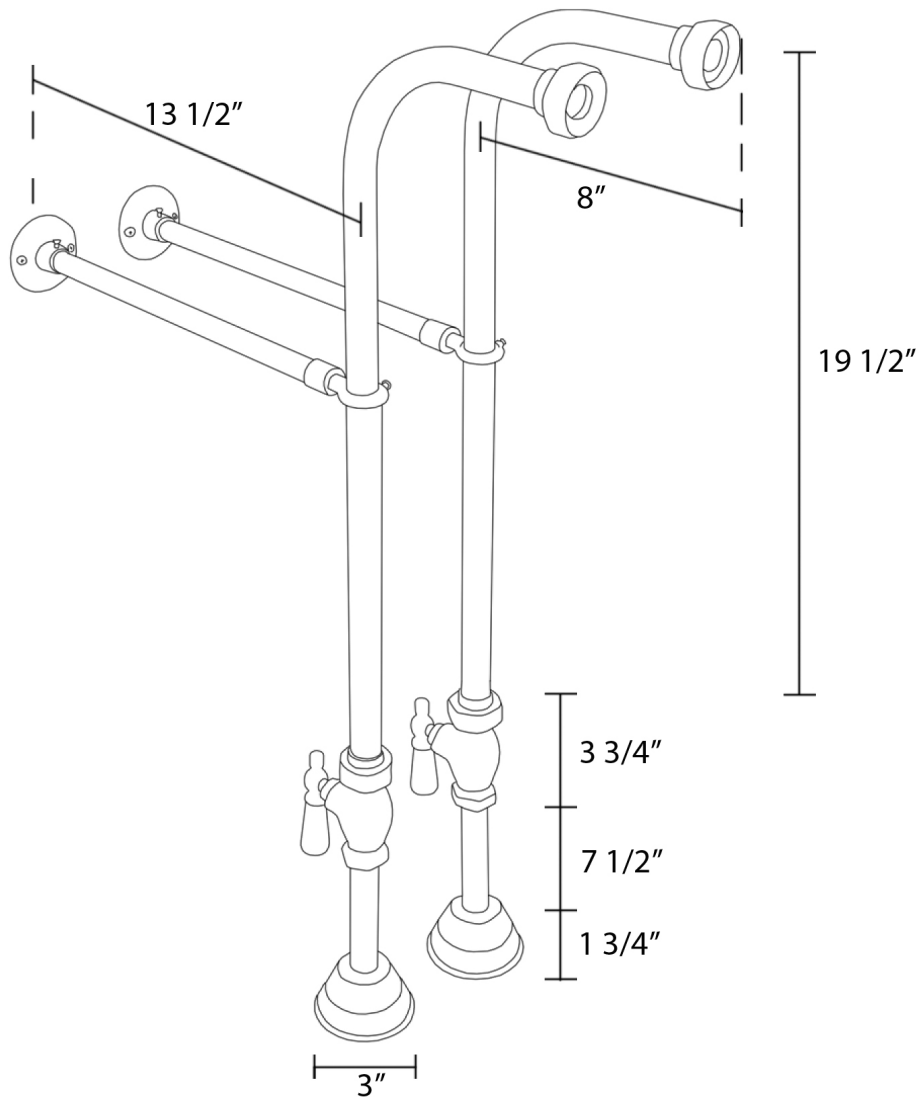

Tub Wall Mount Faucet Supply Lines

Drain Finishes	Chrome (RS-1381) Polished Brass (RS-1383) Brushed Nickel (RS-1384) Polished Nickel (RS-1385) Oil Rubbed Bronze (RS-1386)
----------------	--------------------------------------------------------------------------------------------------------------------------------------

Measurements may vary by up to 1/2"