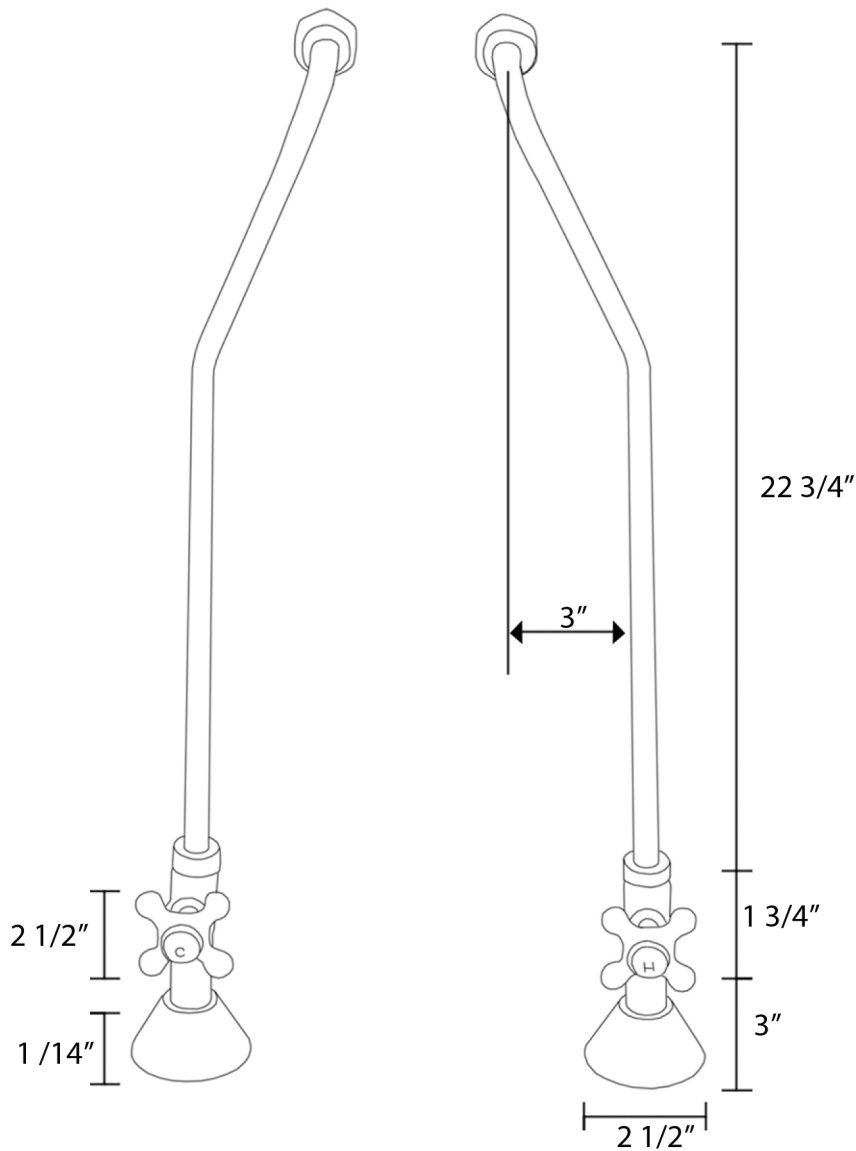

Tub Wall Mount Faucet Supply Lines

Drain Finishes	Chrome (RS-1231) Polished Brass (RS-1233) Brushed Nickel (RS-1234) Polished Nickel (RS-1235) Oil Rubbed Bronze (RS-1236)
----------------	--

Measurements may vary by up to 1/2"