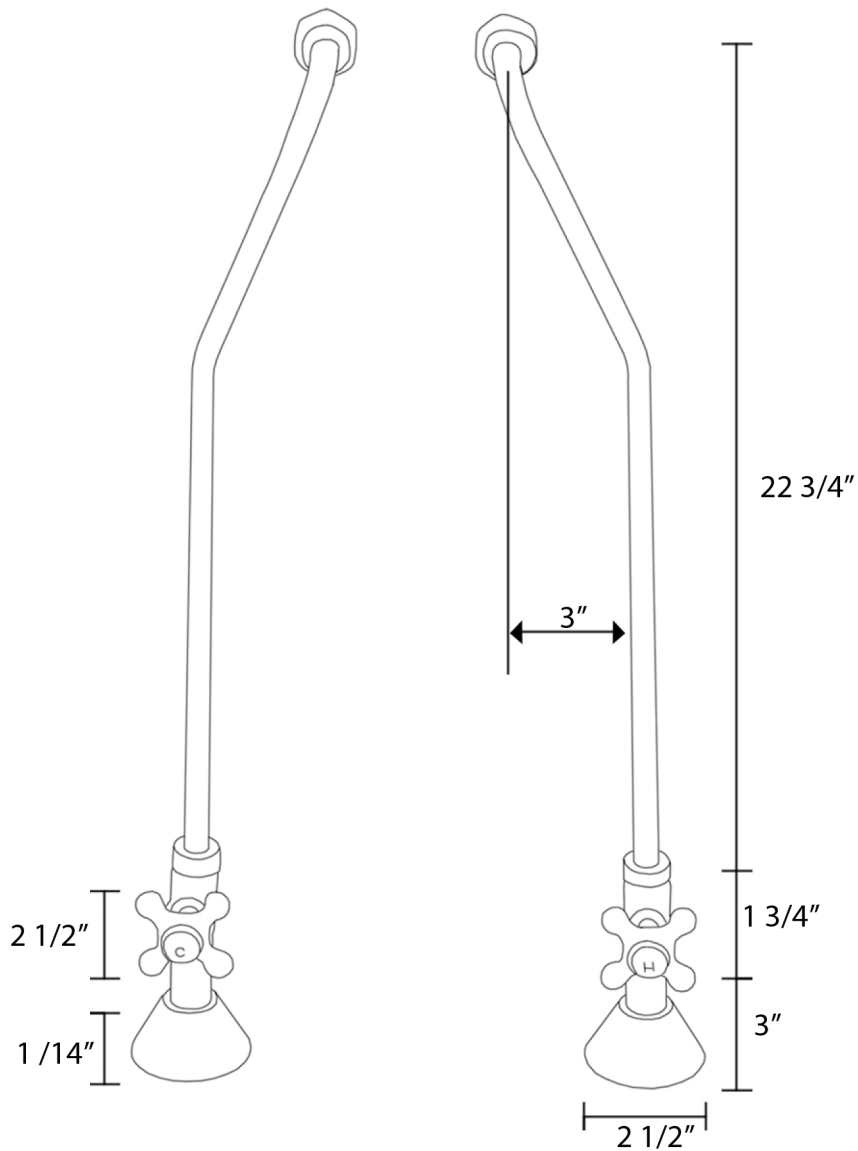

Tub Wall Mount Faucet Supply Lines

Drain Finishes	Chrome (RS-1231) Polished Brass (RS-1233) Brushed Nickel (RS-1234) Polished Nickel (RS-1235) Oil Rubbed Bronze (RS-1236)
----------------	--

Measurements may vary by up to 1/2"