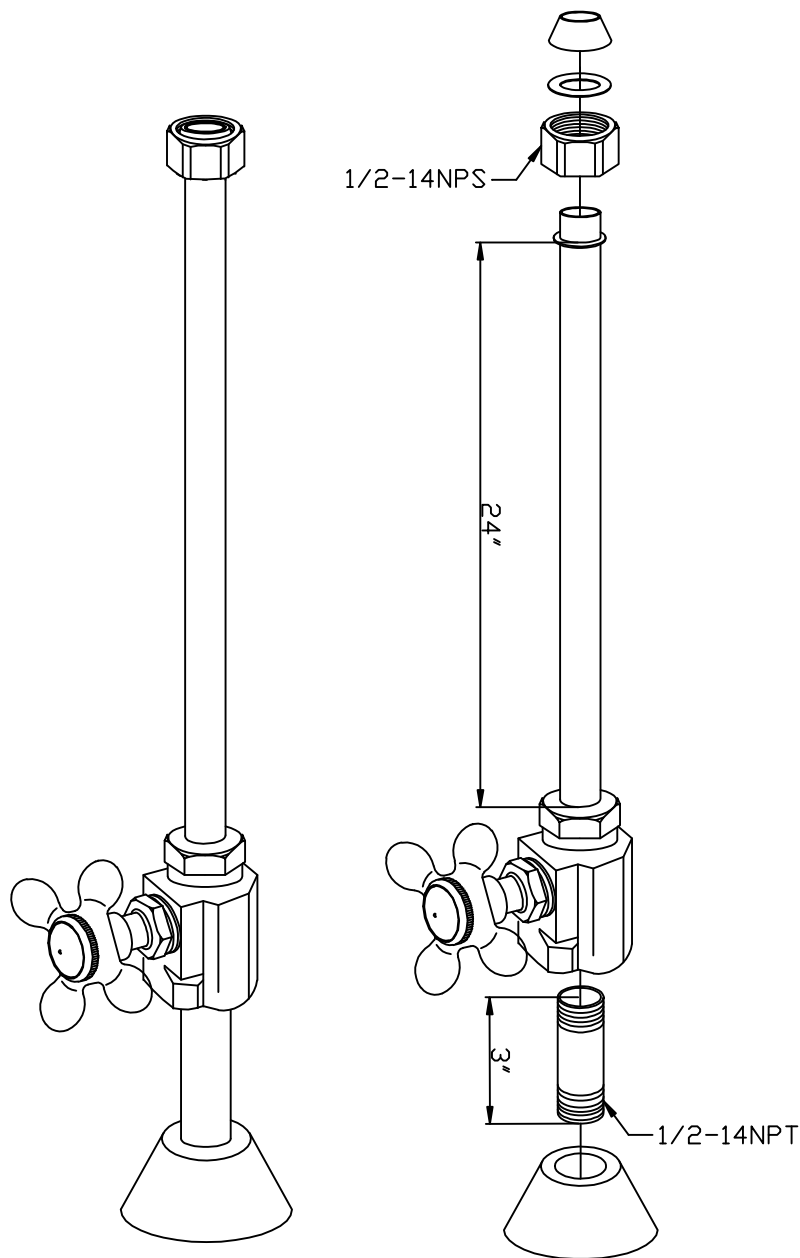

Deck Mount Faucet Supply Lines

Drain Finishes	Chrome (RS-1131) Polished Brass (RS-1133) Brushed Nickel (RS-1134) Polished Nickel (RS-1135) Oil Rubbed Bronze (RS-1136)
----------------	--

Measurements may vary by up to 1/2"