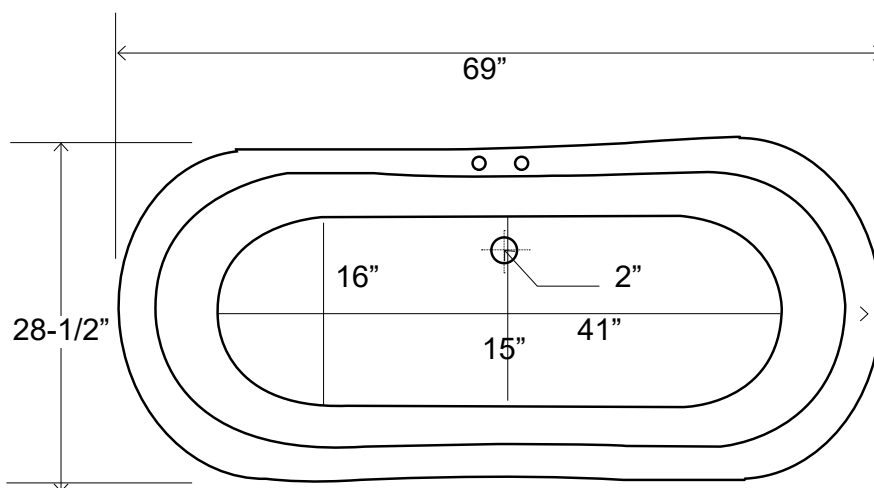

69" Free Standing Acrylic Tub

Dimensions	69" L x 28-1/2" W x 31" H
Water Capacity	36 gallons
Tub Weight Uncrated	105 lbs
Water Depth	12" H
Faucet Configurations	No rim holes (DSA690-982) 7" rim holes (DSA691-982)

Measurements may vary by up to 1/2"