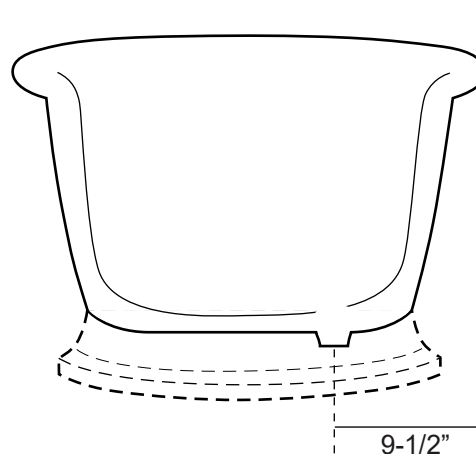

69" Free Standing Acrylic Tub

Dimensions	69" L x 28-1/2" W x 31" H
Water Capacity	36 gallons
Tub Weight Uncrated	105 lbs
Water Depth	12" H
Faucet Configurations	No rim holes (DSA690-982) 7" rim holes (DSA691-982)

Measurements may vary by up to 1/2"