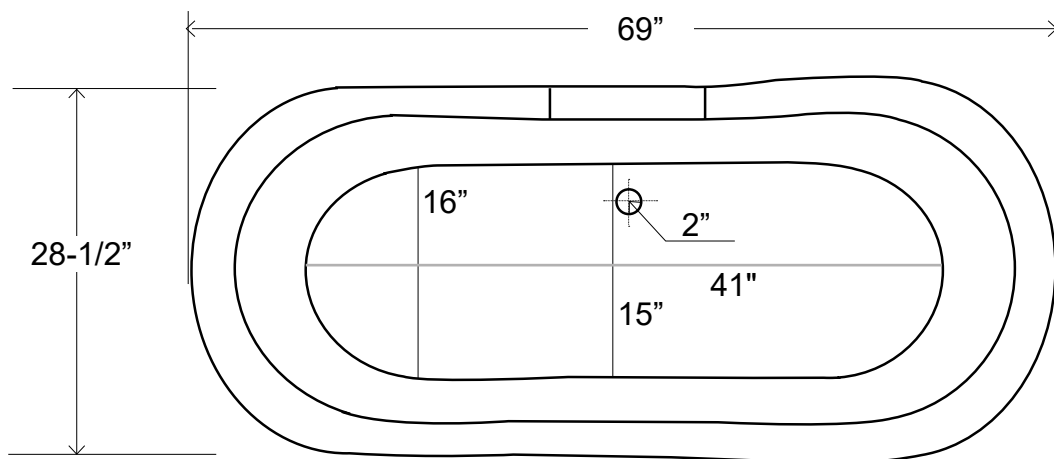

69" Double Slipper Acrylic Tub with Pedestal

Dimensions	69" L x 28-1/2" W x 30-3/4" H
Water Capacity	36 gallons
Tub Weight Uncrated	110 lbs
Water Depth	12" H
Faucet Configurations	No rim holes (DSA690P-882) 7" rim holes (DSA691P-882)

Measurements may vary by up to 1/2"