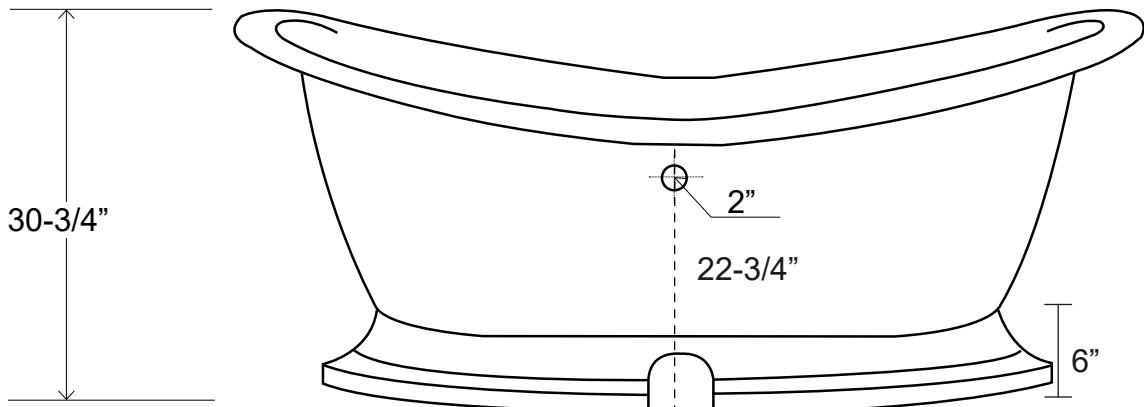

69" Double Slipper Acrylic Tub with Pedestal

Dimensions	69" L x 28-1/2" W x 30-3/4" H
Water Capacity	36 gallons
Tub Weight Uncrated	110 lbs
Water Depth	12" H
Faucet Configurations	No rim holes (DSA690P-882) 7" rim holes (DSA691P-882)

Measurements may vary by up to 1/2"