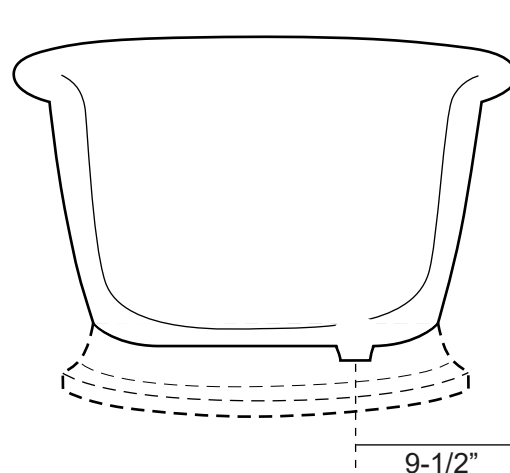

69" Double Slipper Acrylic Tub with Pedestal

Dimensions	69" L x 28-1/2" W x 30-3/4" H
Water Capacity	36 gallons
Tub Weight Uncrated	110 lbs
Water Depth	12" H
Faucet Configurations	No rim holes (DSA690P-882) 7" rim holes (DSA691P-882)

Measurements may vary by up to 1/2"