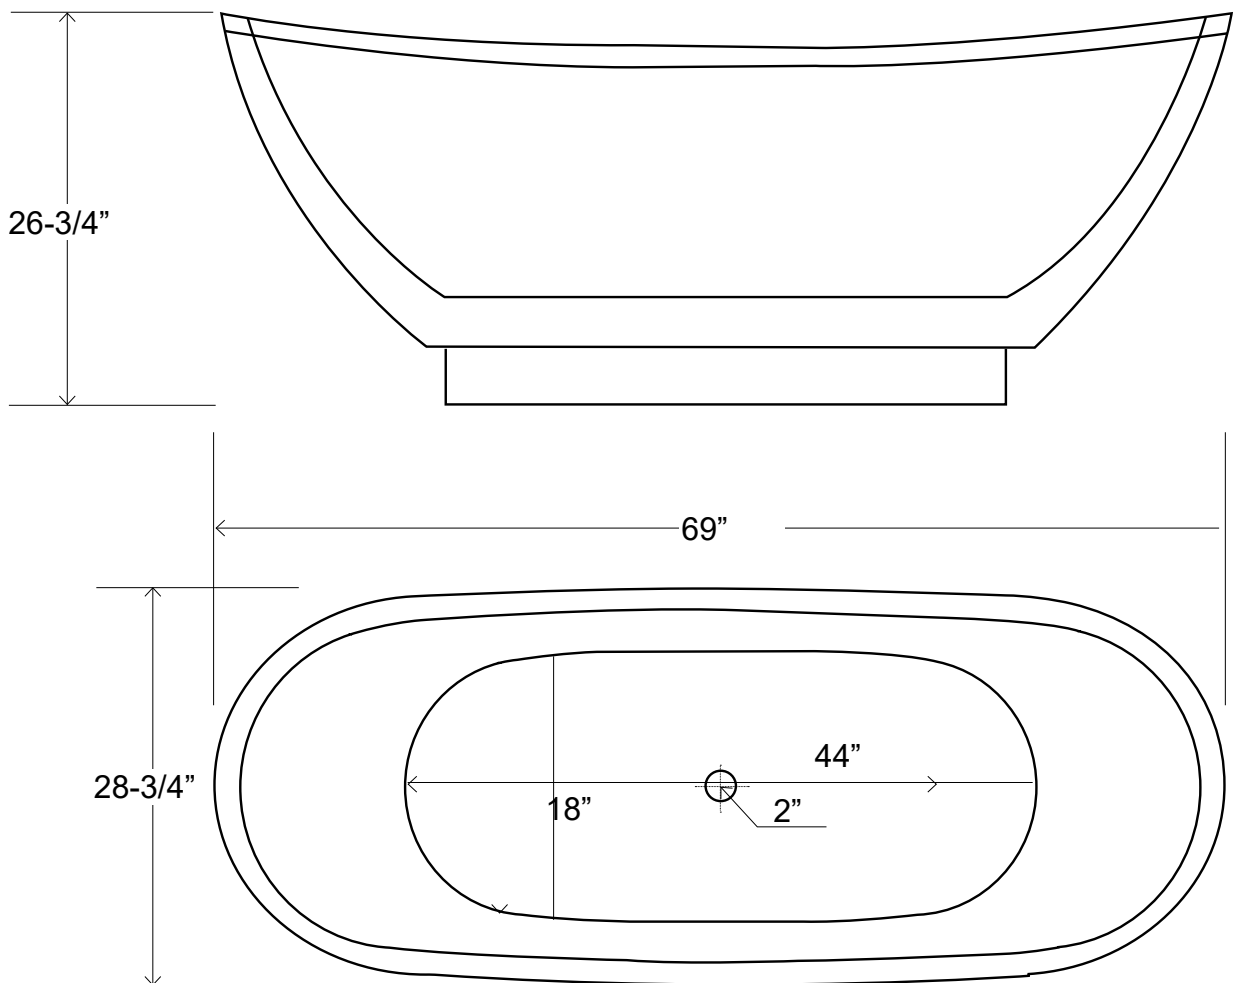

DSA69-425

69" Free Standing Acrylic Tub

Dimensions	69" L x 28-3/4" W x 26-3/4" H
Water Capacity	55 gallons
Tub Weight Uncrated	115 lbs
Water Depth	13" H
Faucet Configurations	No rim holes

Measurements may vary by up to 1/2"