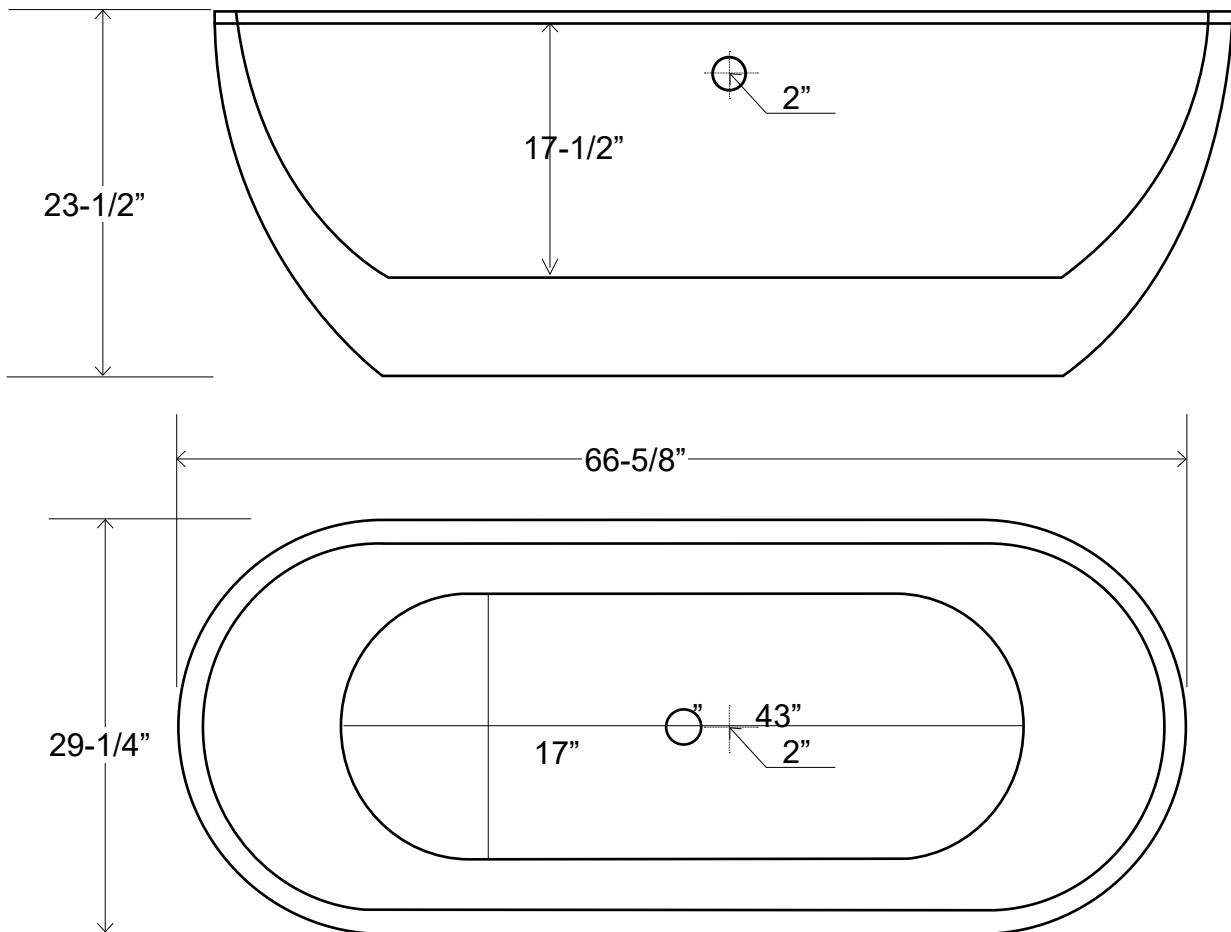

67" Free Standing Acrylic Tub

Dimensions	66-5/8" L x 29-1/4" W x 23-1/2" H
Water Capacity	55 gallons
Tub Weight Uncrated	122 lbs
Water Depth	14-1/2"
Faucet Configurations	no rim holes

Measurements may vary by up to 1/2"