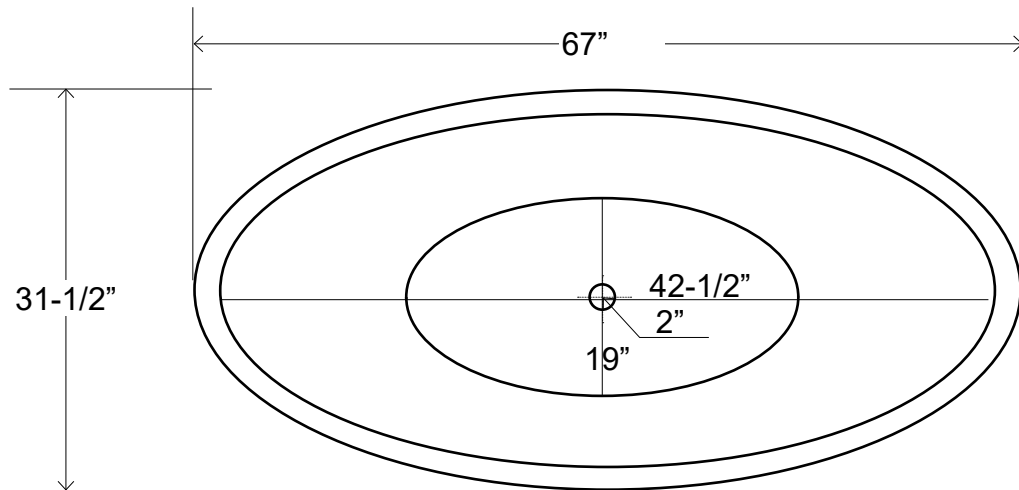

67" Free Standing Acrylic Tub

Dimensions	67" L x 31-1/2" W x 26" H
Water Capacity	55 gallons
Tub Weight Uncrated	118 lbs
Water Depth	15-1/2"
Faucet Configurations	no faucet drillings

Measurements may vary by up to 1/2"