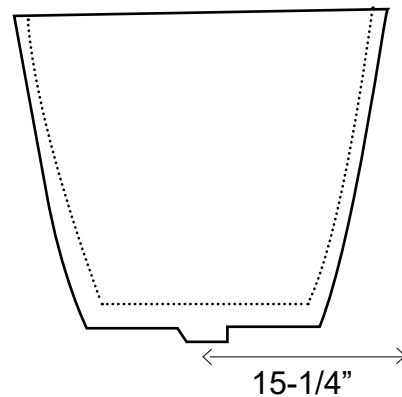

67" Free Standing Acrylic Tub

Dimensions	67" L x 31-1/2" W x 26" H
Water Capacity	55 gallons
Tub Weight Uncrated	118 lbs
Water Depth	15-1/2"
Faucet Configurations	no faucet drillings

Measurements may vary by up to 1/2"