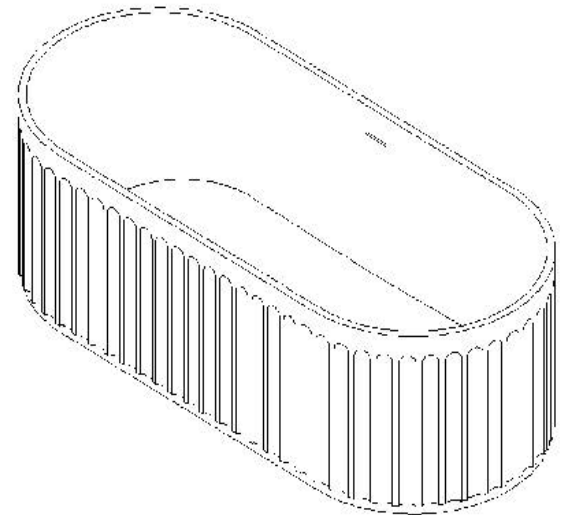

DRSS67-OV015

67" Free Standing Solid Surface Tub

Dimensions	66 7/8" L x 29-1/2" W x 21 5/8" H
Water Capacity	72.5 Gallons
Tub Weight Uncrated	339 lbs.
Water Depth	14 1/2"
Faucet Configurations	No rim holes

Measurements may vary by up to 1/2"