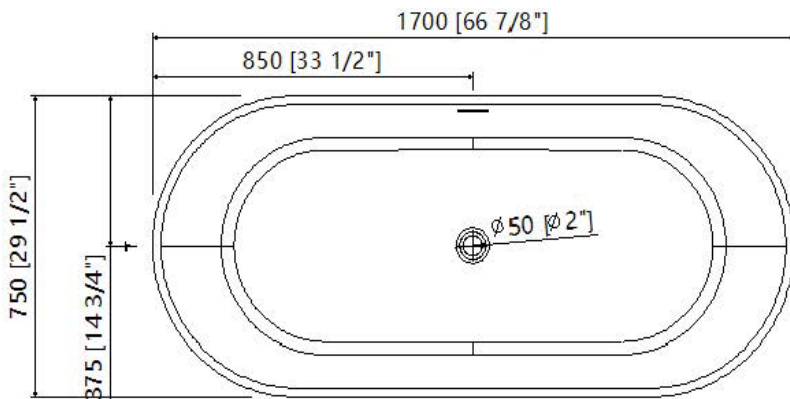

DRSS67-OV015

67" Free Standing Solid Surface Tub

Dimensions	66 7/8" L x 29-1/2" W x 21 5/8" H
Water Capacity	72.5 Gallons
Tub Weight Uncrated	339 lbs.
Water Depth	14 1/2"
Faucet Configurations	No rim holes

Measurements may vary by up to 1/2"