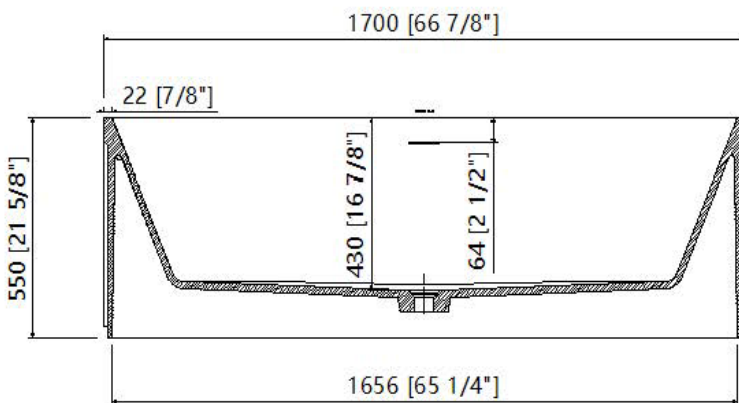

DRSS67-OV015

67" Free Standing Solid Surface Tub

Dimensions	66 7/8" L x 29-1/2" W x 21 5/8" H
Water Capacity	72.5 Gallons
Tub Weight Uncrated	339 lbs.
Water Depth	14 1/2"
Faucet Configurations	No rim holes

Measurements may vary by up to 1/2"