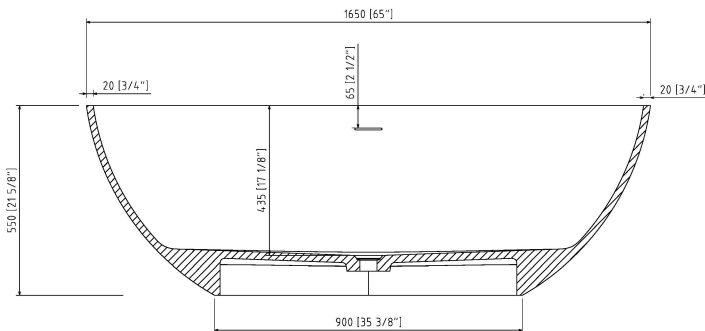

65" Free Standing Solid Surface Tub

| | |
|-----------------------|--------------------------------|
| Dimensions | 65" L x 29-1/2" W x 21-5/8" H |
| Water Capacity | 68 gallons |
| Tub Weight Uncrated | 256 lbs. |
| Water Depth | 14-5/8" H |
| Faucet Configurations | no rim holes/deck for drilling |

Measurements may vary by up to 1/2"