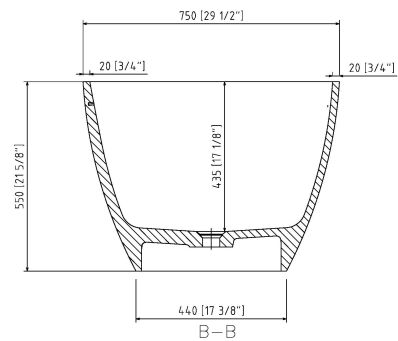

65" Free Standing Solid Surface Tub

| | |
|-----------------------|--------------------------------|
| Dimensions | 65" L x 29-1/2" W x 21-5/8" H |
| Water Capacity | 68 gallons |
| Tub Weight Uncrated | 256 lbs. |
| Water Depth | 14-5/8" H |
| Faucet Configurations | no rim holes/deck for drilling |

Measurements may vary by up to 1/2"