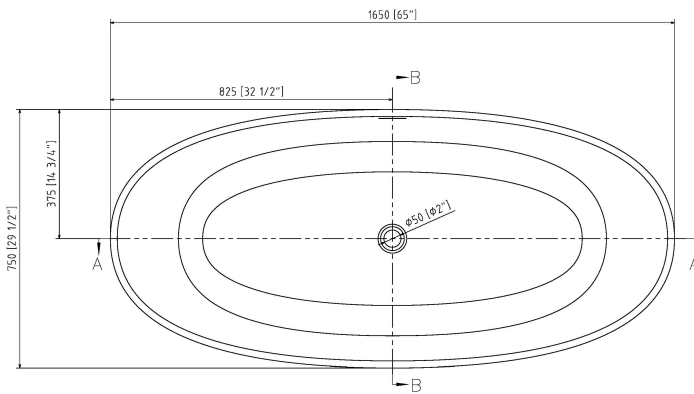

65" Free Standing Solid Surface Tub

| | |
|-----------------------|--------------------------------|
| Dimensions | 65" L x 29-1/2" W x 21-5/8" H |
| Water Capacity | 68 gallons |
| Tub Weight Uncrated | 256 lbs. |
| Water Depth | 14-5/8" H |
| Faucet Configurations | no rim holes/deck for drilling |

Measurements may vary by up to 1/2"