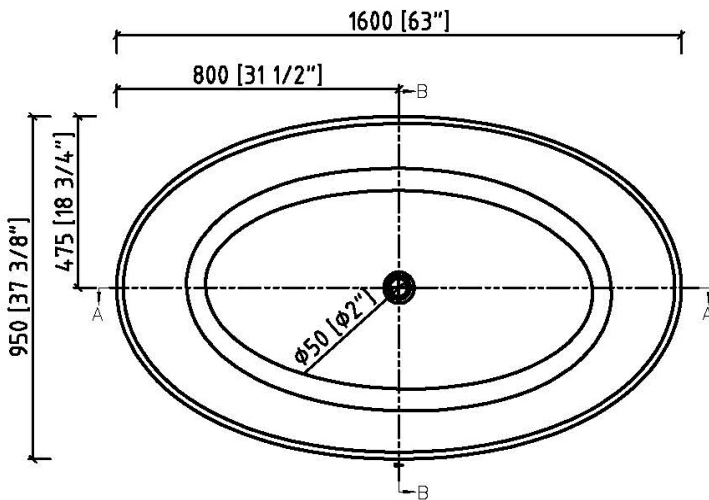

63" Free Standing Solid Surface Tub

Dimensions	63" L x 37-3/8" W x 231 5/8" H
Water Capacity	73 Gallons
Tub Weight Uncrated	291 lbs.
Water Depth	13 3/5"
Faucet Configurations	No rim holes

Measurements may vary by up to 1/2"