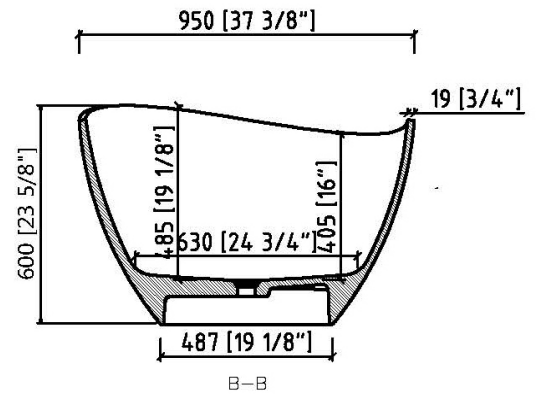

63" Free Standing Solid Surface Tub

Dimensions	63" L x 37-3/8" W x 231 5/8" H
Water Capacity	73 Gallons
Tub Weight Uncrated	291 lbs.
Water Depth	13 3/5"
Faucet Configurations	No rim holes

Measurements may vary by up to 1/2"