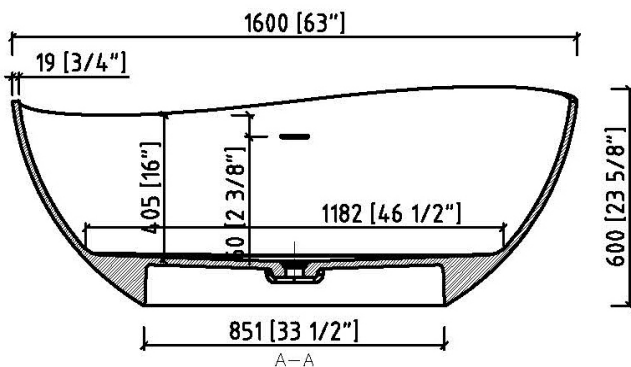

63" Free Standing Solid Surface Tub

Dimensions	63" L x 37-3/8" W x 231 5/8" H
Water Capacity	73 Gallons
Tub Weight Uncrated	291 lbs.
Water Depth	13 3/5"
Faucet Configurations	No rim holes

Measurements may vary by up to 1/2"