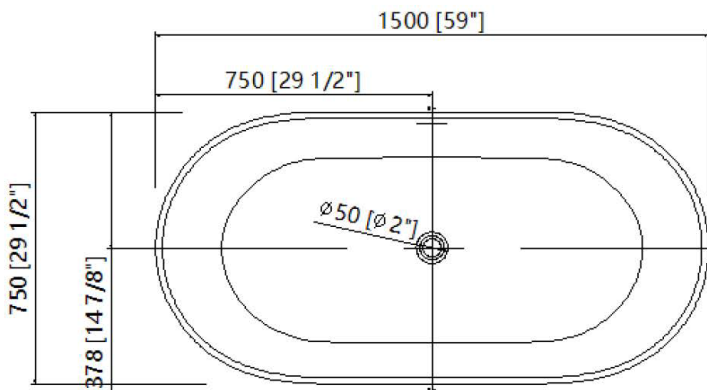

59" Free Standing Solid Surface Tub

Dimensions	59" L x 29-1/2" W x 21 5/8" H
Water Capacity	66 Gallons
Tub Weight Uncrated	255 lbs.
Water Depth	14 1/8"
Faucet Configurations	No rim holes

Measurements may vary by up to 1/2 "