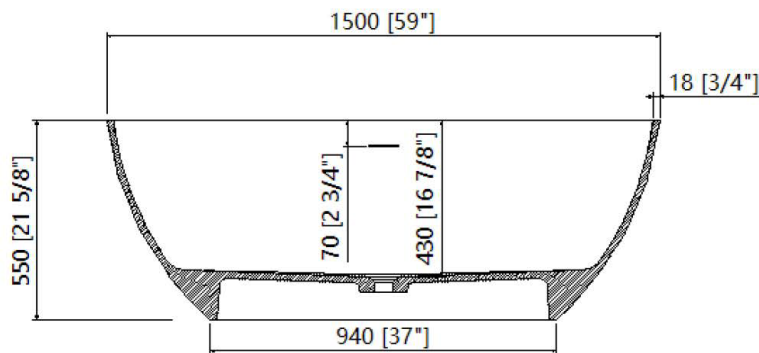

59" Free Standing Solid Surface Tub

Dimensions	59" L x 29-1/2" W x 21 5/8" H
Water Capacity	66 Gallons
Tub Weight Uncrated	255 lbs.
Water Depth	14 1/8"
Faucet Configurations	No rim holes

Measurements may vary by up to 1/2 "