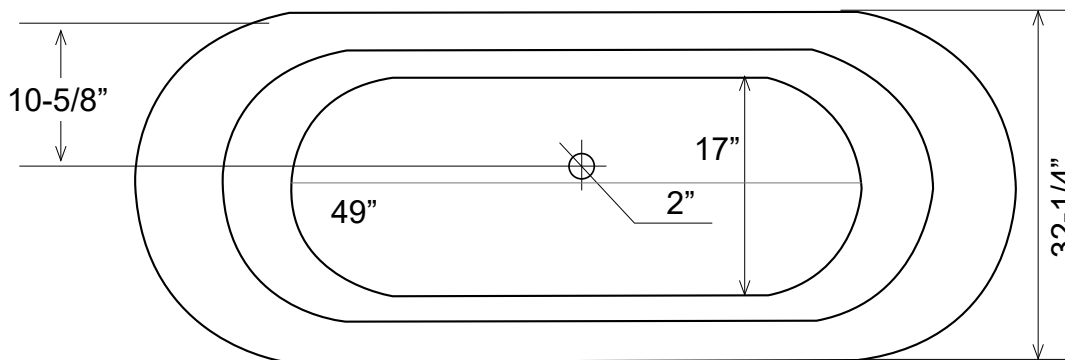

## 70" Cast Iron Dual Tub with Wood Block Base

Dimensions	70" L x 31" W x 24 3/4" H
Water Capacity	53 gallons
Tub Weight Uncrated	440 lbs
Water Depth	14-3/8" H
Faucet Configurations	no rim holes (DRF700)-W / 7" rim holes (DRF701-W)

Measurements may vary by up to 1/2"