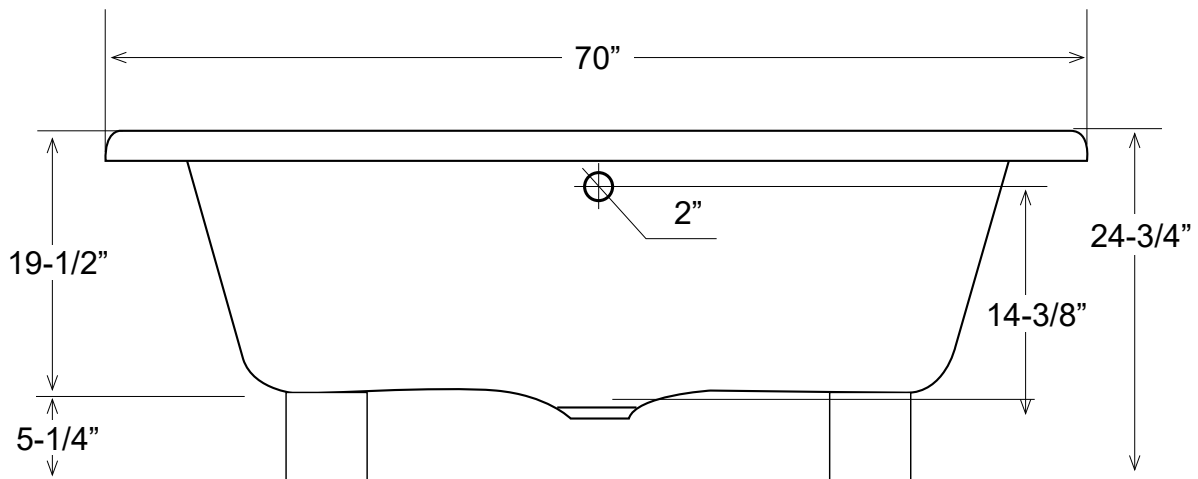

## 70" Cast Iron Dual Tub with Wood Block Base

Dimensions	70" L x 31" W x 24 3/4" H
Water Capacity	53 gallons
Tub Weight Uncrated	440 lbs
Water Depth	14-3/8" H
Faucet Configurations	no rim holes (DRF700)-W / 7" rim holes (DRF701-W)

Measurements may vary by up to 1/2"