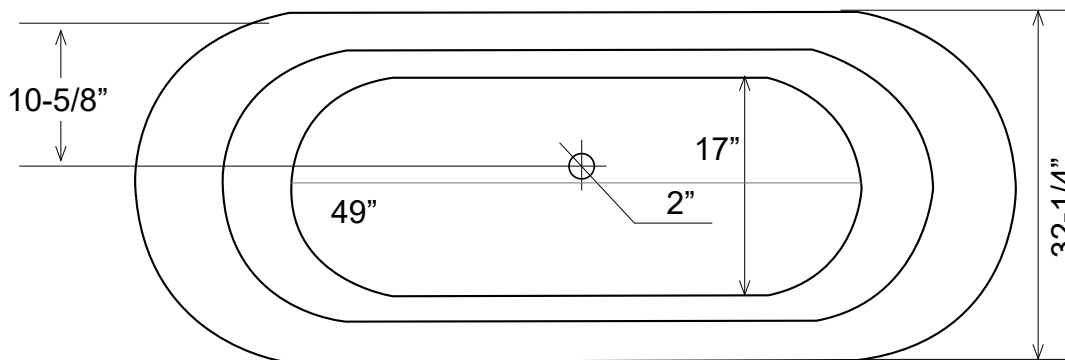

70" Cast Iron Dual Tub with Wood Block Base

Dimensions	70" L x 31" W x 24 3/4" H
Water Capacity	53 gallons
Tub Weight Uncrated	440 lbs
Water Depth	14-3/8" H
Faucet Configurations	no rim holes (DRF700)-W / 7" rim holes (DRF701-W)

Measurements may vary by up to 1/2 "