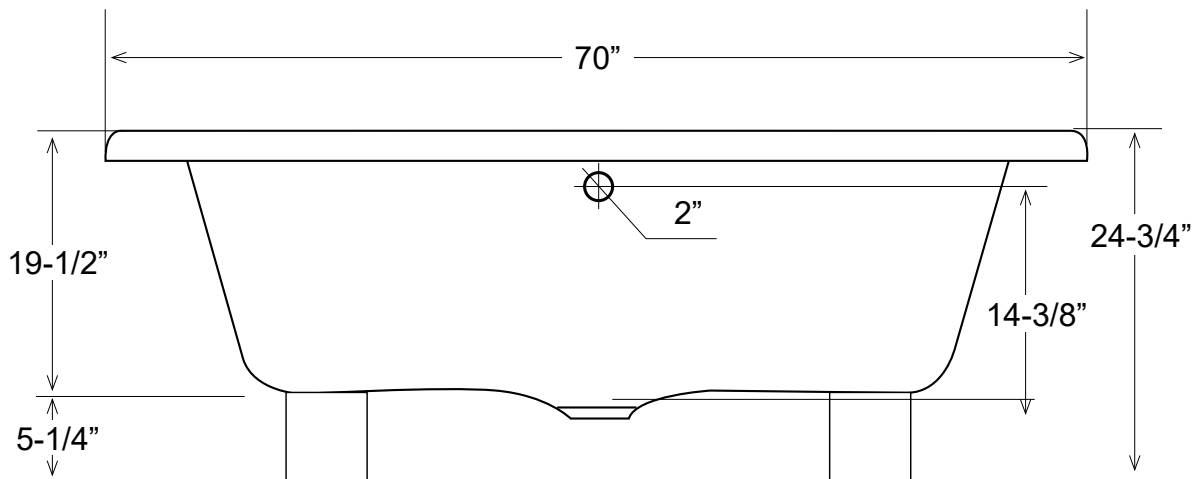

70" Cast Iron Dual Tub with Wood Block Base

Dimensions	70" L x 31" W x 24 3/4" H
Water Capacity	53 gallons
Tub Weight Uncrated	440 lbs
Water Depth	14-3/8" H
Faucet Configurations	no rim holes (DRF700)-W / 7" rim holes (DRF701-W)

Measurements may vary by up to 1/2 "