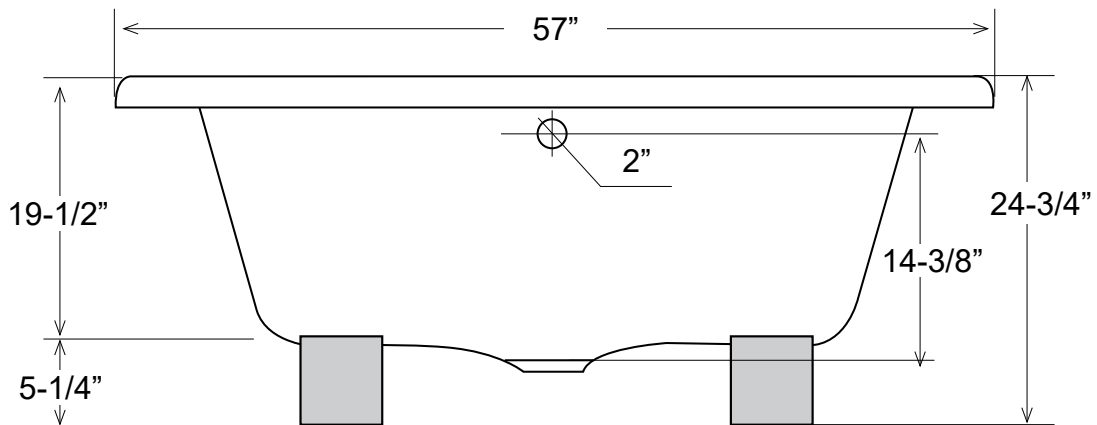

## 57" Cast Iron Dual Tub with Wood Block Base

Dimensions	57" L x 31" W x 24-3/4" H
Water Capacity	43 gallons
Tub Weight Uncrated	322 lbs
Water Depth	14-3/8" H
Faucet Configurations	no rim holes (DRF570)-W / 7" rim holes (DRF571-W)

Measurements may vary by up to 1/2"