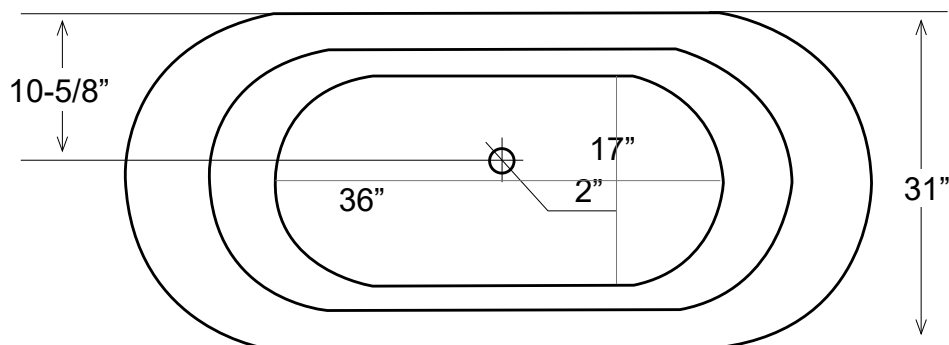

## 57" Cast Iron Dual Tub with Wood Block Base

Dimensions	57" L x 31" W x 24-3/4" H
Water Capacity	43 gallons
Tub Weight Uncrated	322 lbs
Water Depth	14-3/8" H
Faucet Configurations	no rim holes (DRF570)-W / 7" rim holes (DRF571-W)

Measurements may vary by up to 1/2"