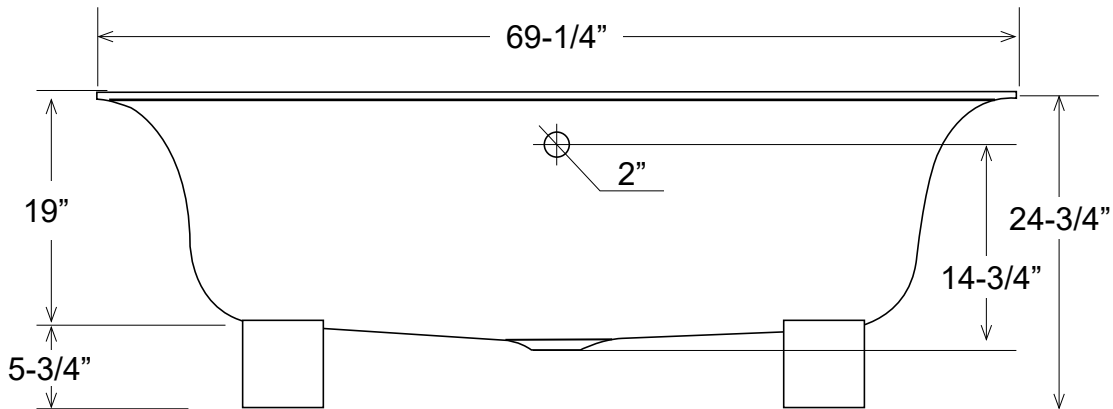

## 69" Cast Iron Dual Tub with Wood Block Base

Dimensions	69-1/4" L x 30-1/4" W x 24-3/4" H
Water Capacity	54 gallons
Tub Weight Uncrated	450 lbs
Water Depth	14-3/4" H
Faucet Configurations	no rim holes (DRC690-W) / 7" rim holes (DRC691-W)

Measurements may vary by up to 1/2"