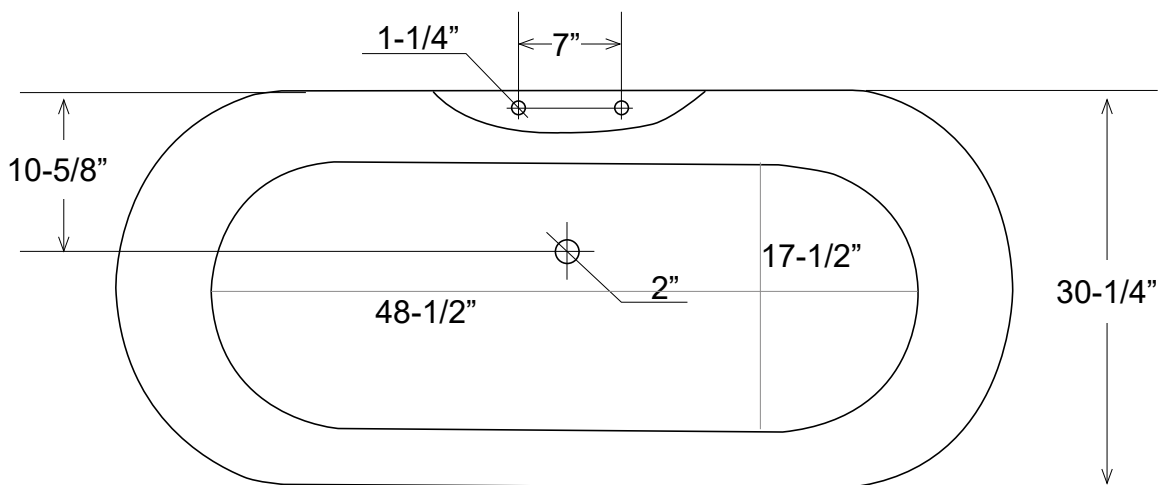

## 69" Cast Iron Dual Tub with Wood Block Base

Dimensions	69-1/4" L x 30-1/4" W x 24-3/4" H
Water Capacity	54 gallons
Tub Weight Uncrated	450 lbs
Water Depth	14-3/4" H
Faucet Configurations	no rim holes (DRC690-W) / 7" rim holes (DRC691-W)

Measurements may vary by up to 1/2"