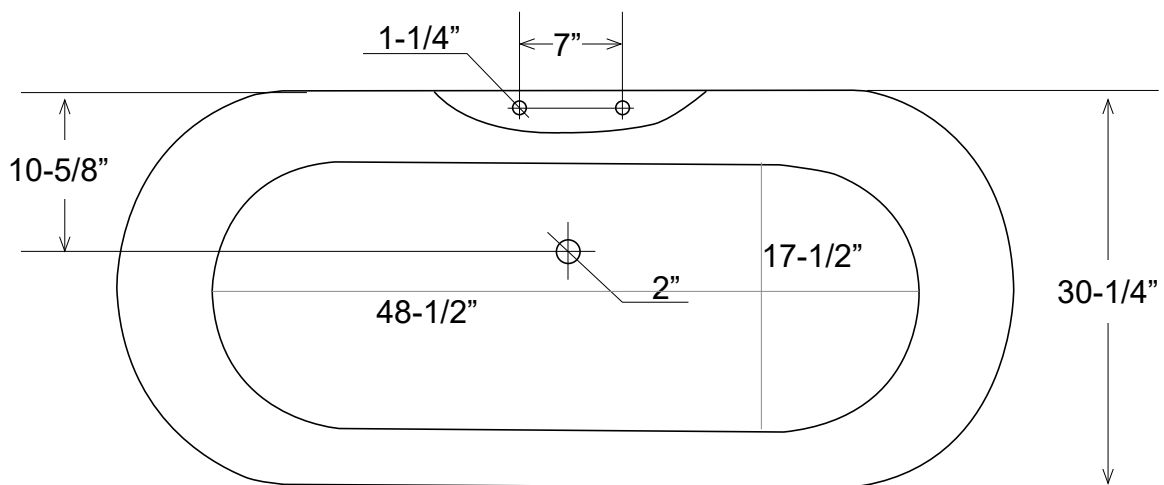

69" Cast Iron Dual Tub with Wood Block Base

Dimensions	69-1/4" L x 30-1/4" W x 24-3/4" H
Water Capacity	54 gallons
Tub Weight Uncrated	450 lbs
Water Depth	14-3/4" H
Faucet Configurations	no rim holes (DRC690-W) / 7" rim holes (DRC691-W)

Measurements may vary by up to 1/2"