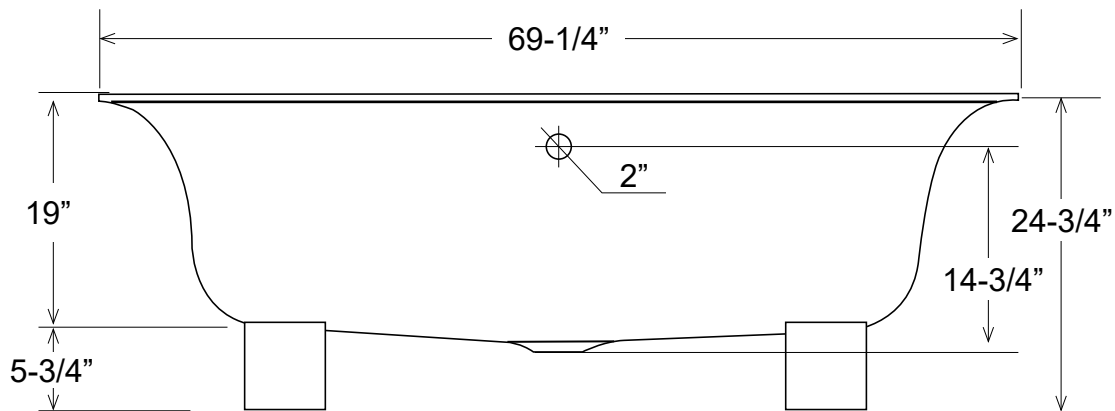

69" Cast Iron Dual Tub with Wood Block Base

Dimensions	69-1/4" L x 30-1/4" W x 24-3/4" H
Water Capacity	54 gallons
Tub Weight Uncrated	450 lbs
Water Depth	14-3/4" H
Faucet Configurations	no rim holes (DRC690-W) / 7" rim holes (DRC691-W)

Measurements may vary by up to 1/2"