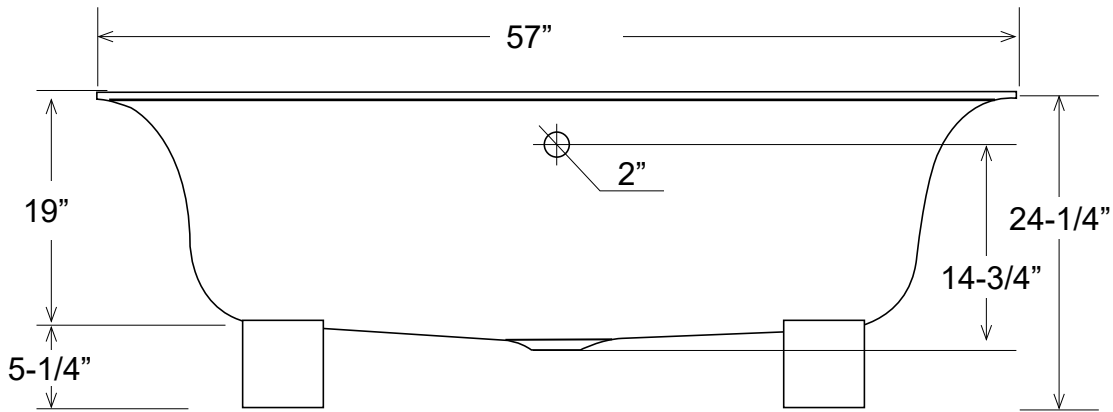

57" Cast Iron Dual Tub with Wood Block Base

Dimensions	57" L x 30-3/4" W x 24-1/4" H
Water Capacity	41 gallons
Tub Weight Uncrated	330 lbs
Water Depth	14-3/4" H
Faucet Configurations	no rim holes (DRC570-W) / 7" rim holes (DRC571-W)

Measurements may vary by up to 1/2"