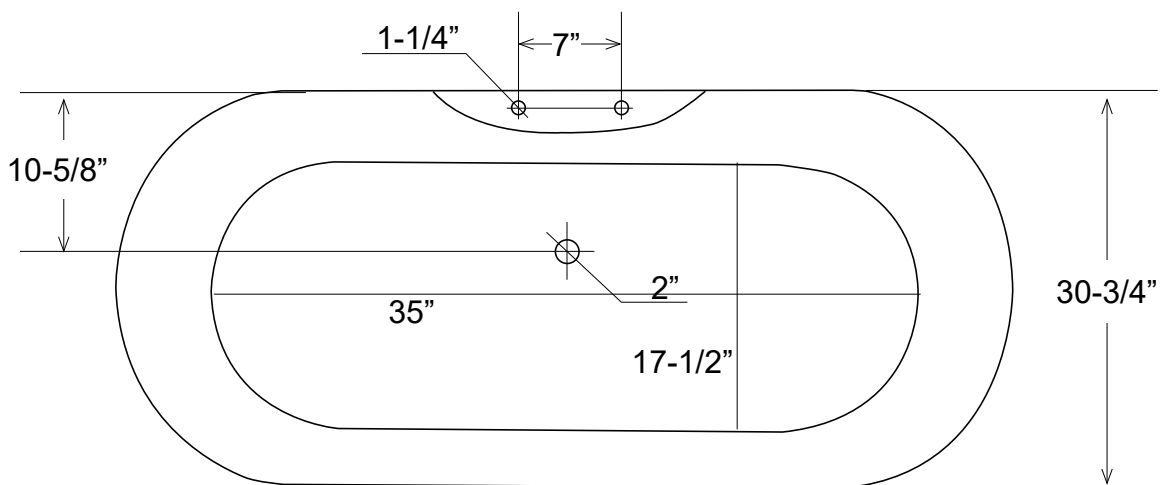

57" Cast Iron Dual Tub with Wood Block Base

Dimensions	57" L x 30-3/4" W x 24-1/4" H
Water Capacity	41 gallons
Tub Weight Uncrated	330 lbs
Water Depth	14-3/4" H
Faucet Configurations	no rim holes (DRC570-W) / 7" rim holes (DRC571-W)

Measurements may vary by up to 1/2"