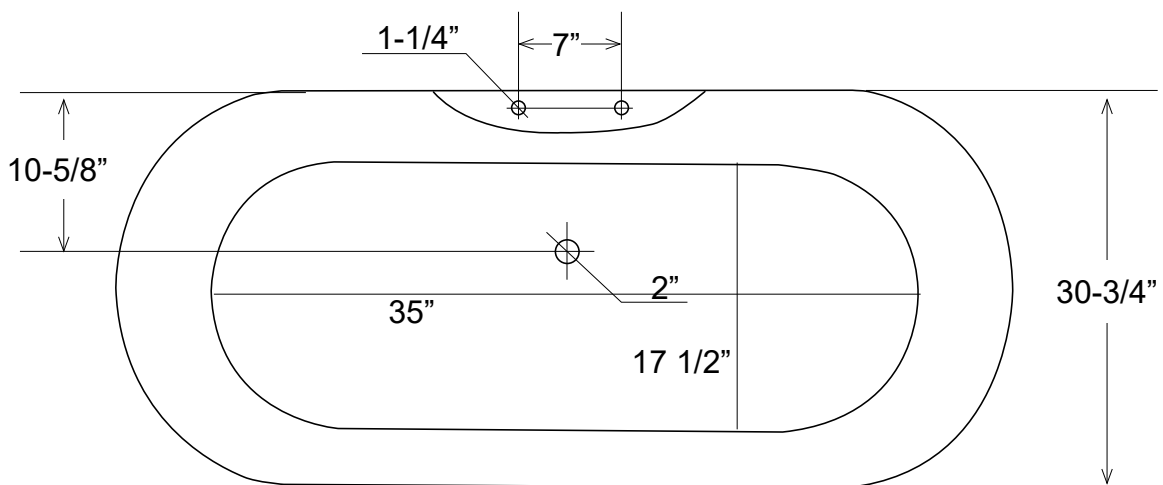

57" Cast Iron Dual Tub with Wood Block Base

Dimensions	57" L x 30-3/4" W x 24-1/4" H
Water Capacity	41 gallons
Tub Weight Uncrated	330 lbs
Water Depth	14-3/4" H
Faucet Configurations	no rim holes (DRC570-W) / 7" rim holes (DRC571-W)

Measurements may vary by up to 1/2"