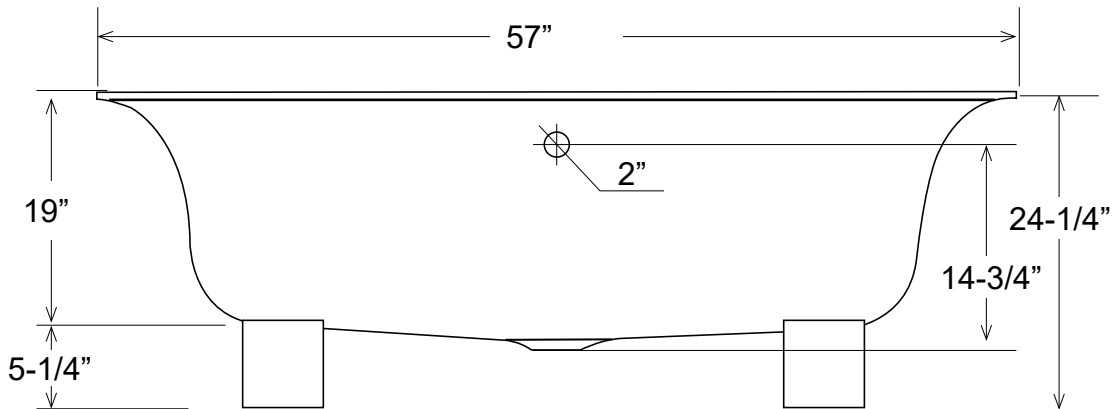

57" Cast Iron Dual Tub with Wood Block Base

Dimensions	57" L x 30-3/4" W x 24-1/4" H
Water Capacity	41 gallons
Tub Weight Uncrated	330 lbs
Water Depth	14-3/4" H
Faucet Configurations	no rim holes (DRC570-W) / 7" rim holes (DRC571-W)

Measurements may vary by up to 1/2"