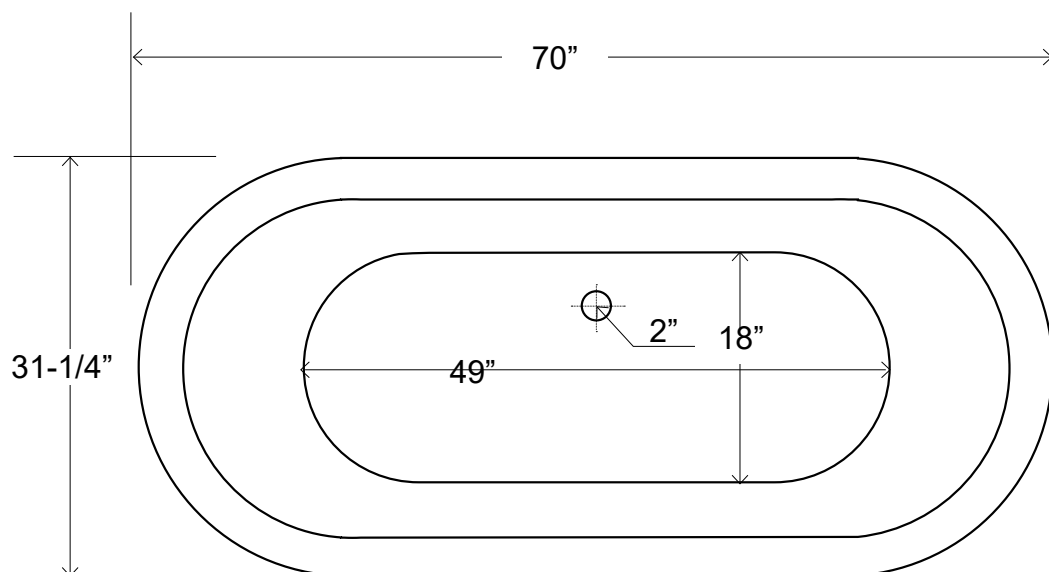

70" Free Standing Acrylic Tub

Dimensions	70" L x 31-1/4" W x 22" H
Water Capacity	57 gallons
Tub Weight Uncrated:	120 lbs
Water Depth	12"
Faucet Configurations	no rim holes (DRA700P-782) 7" rom holes (DRA701P-782)

Measurements may vary by up to 1/2"