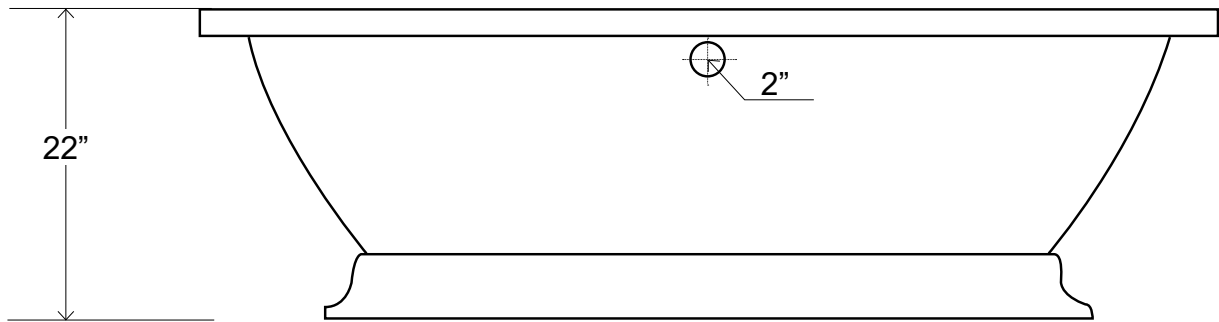

70" Free Standing Acrylic Tub

Dimensions	70" L x 31-1/4" W x 22" H
Water Capacity	57 gallons
Tub Weight Uncrated:	120 lbs
Water Depth	12"
Faucet Configurations	no rim holes (DRA700P-782) 7" rom holes (DRA701P-782)

Measurements may vary by up to 1/2"