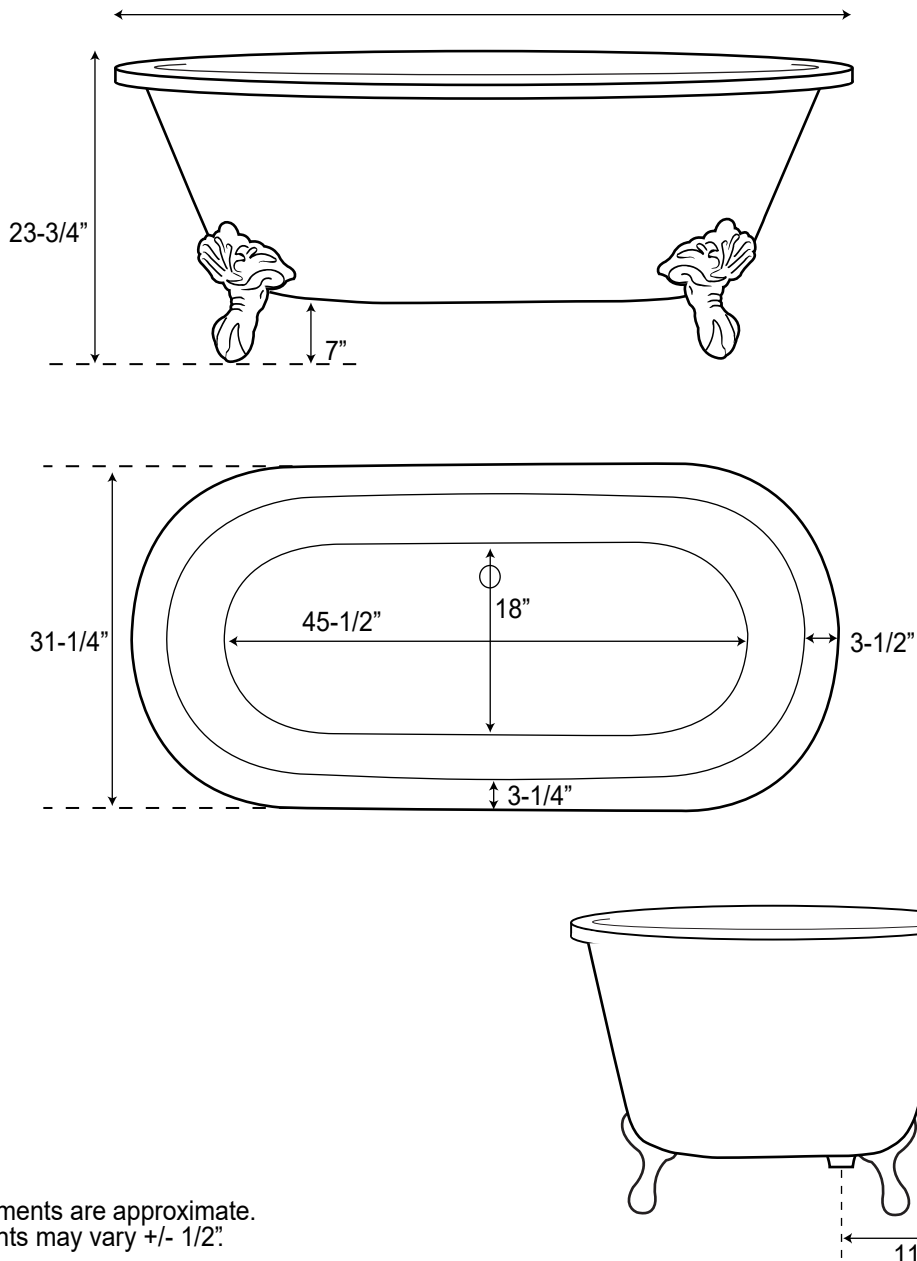

## 70" Acrylic Tub with Imperial Feet

Dimensions	70" L x 31-1/4" W x 23-3/4" H
Water Capacity	57 gallons
Tub Weight Uncrated:	115 lbs
Water Depth	12"
Faucet Configurations	no rim holes (DRA700-782) 7" rom holes (DRA701-782)

All measurements are approximate.  
 Measurements may vary +/- 1/2"