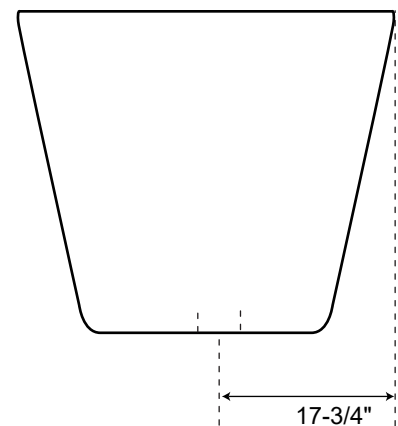

## 70" Free Standing Acrylic Tub

Dimensions	70-1/2" L x 35-7/8" W x 23-1/8" H
Water Capacity	60 gallons
Tub Weight Uncrated	127 lbs
Water Depth	12-1/2" H
Faucet Configurations	no faucet drillings

Measurements may vary by up to 1/2"