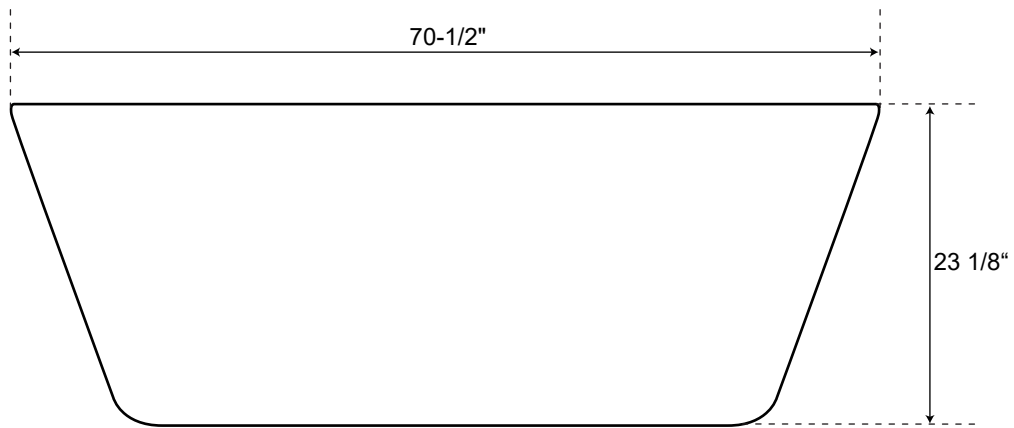

## 70" Free Standing Acrylic Tub

Dimensions	70-1/2" L x 35-7/8" W x 23-1/8" H
Water Capacity	60 gallons
Tub Weight Uncrated	127 lbs
Water Depth	12-1/2" H
Faucet Configurations	no faucet drillings

Measurements may vary by up to 1/2"