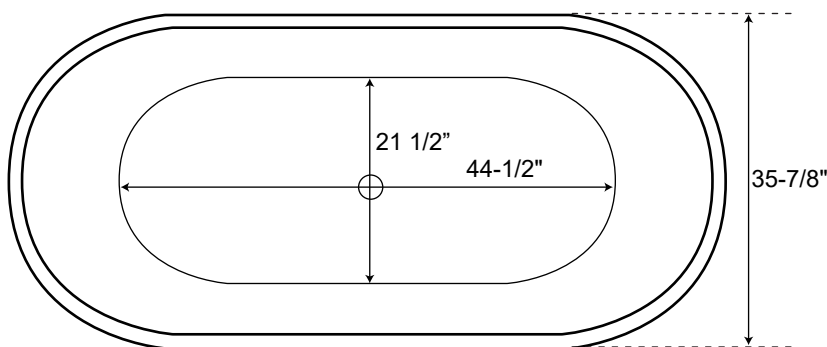

## 70" Free Standing Acrylic Tub

Dimensions	70-1/2" L x 35-7/8" W x 23-1/8" H
Water Capacity	60 gallons
Tub Weight Uncrated	127 lbs
Water Depth	12-1/2" H
Faucet Configurations	no faucet drillings

Measurements may vary by up to 1/2"