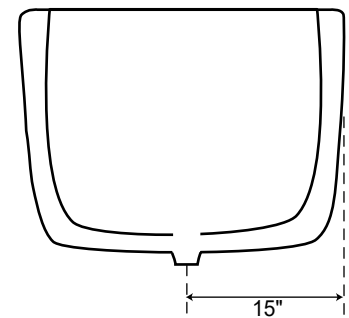

65" Free Standing Acrylic Tub

Dimensions	69" L x 30-1/2" W x 24-3/4" H
Water Capacity	55 gallons
Tub Weight Uncrated	115 lbs
Water Depth	15-3/4" H
Faucet Configurations	no rim holes

Measurements may vary by up to 1/2 "