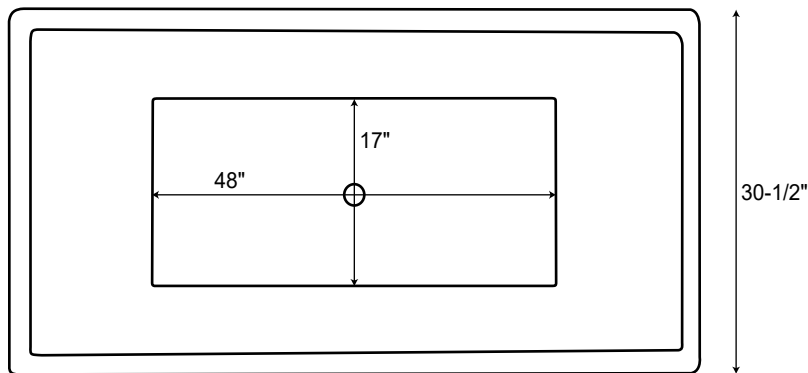

65" Free Standing Acrylic Tub

Dimensions	69" L x 30-1/2" W x 24-3/4" H
Water Capacity	55 gallons
Tub Weight Uncrated	115 lbs
Water Depth	15-3/4" H
Faucet Configurations	no rim holes

Measurements may vary by up to 1/2 "