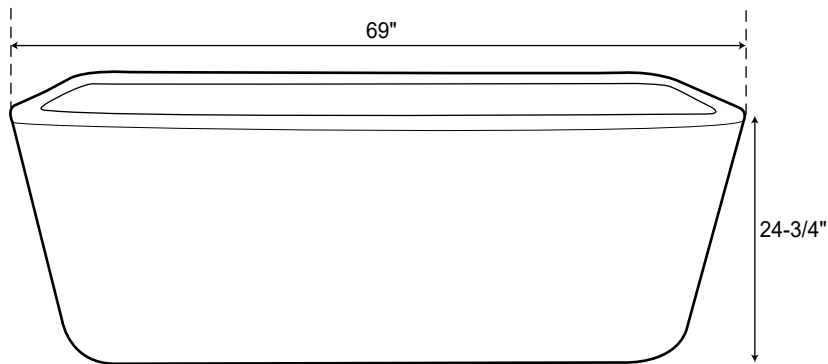

65" Free Standing Acrylic Tub

Dimensions	69" L x 30-1/2" W x 24-3/4" H
Water Capacity	55 gallons
Tub Weight Uncrated	115 lbs
Water Depth	15-3/4" H
Faucet Configurations	no rim holes

Measurements may vary by up to 1/2 "