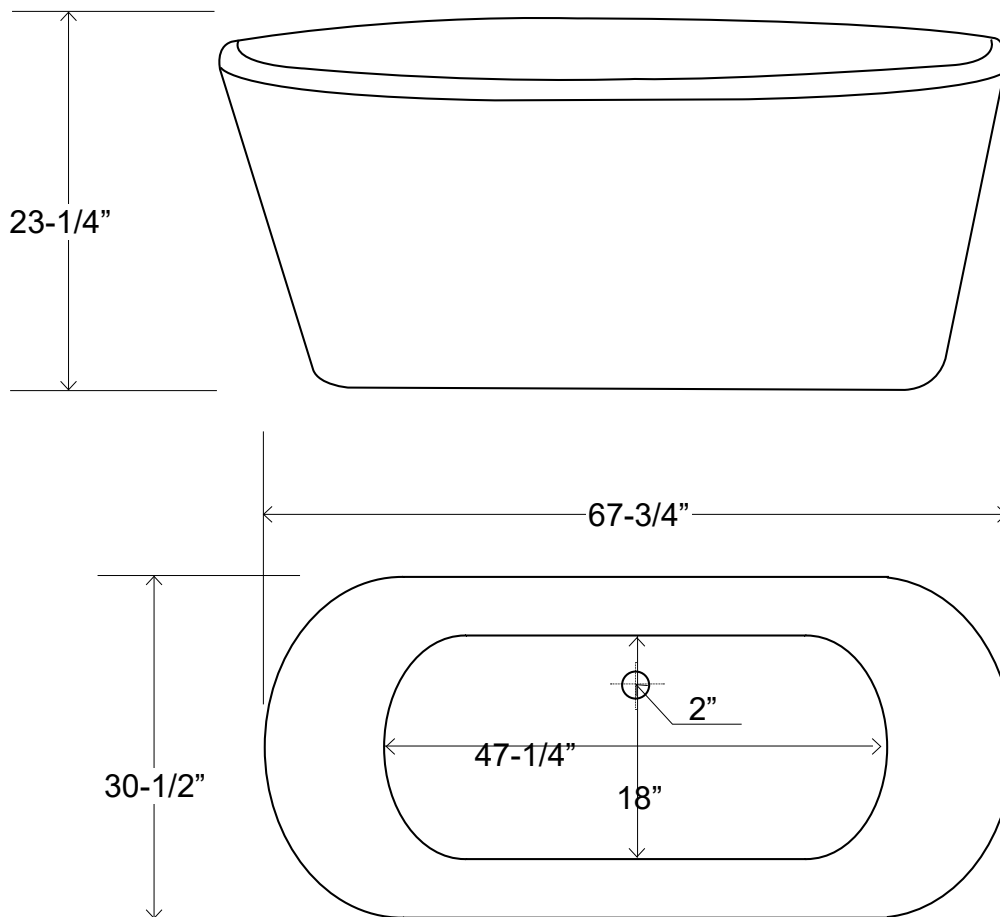

68" Free-Standing Acrylic Tub

Dimensions	67-3/4" L x 30-1/2" W x 23-1/4" H
Water Capacity	56 gallons
Tub Weight Uncrated	130 lbs
Water Depth	18-1/4" (to the rim)
Faucet Configurations	No rim holes

Measurements may vary by up to 1/2"