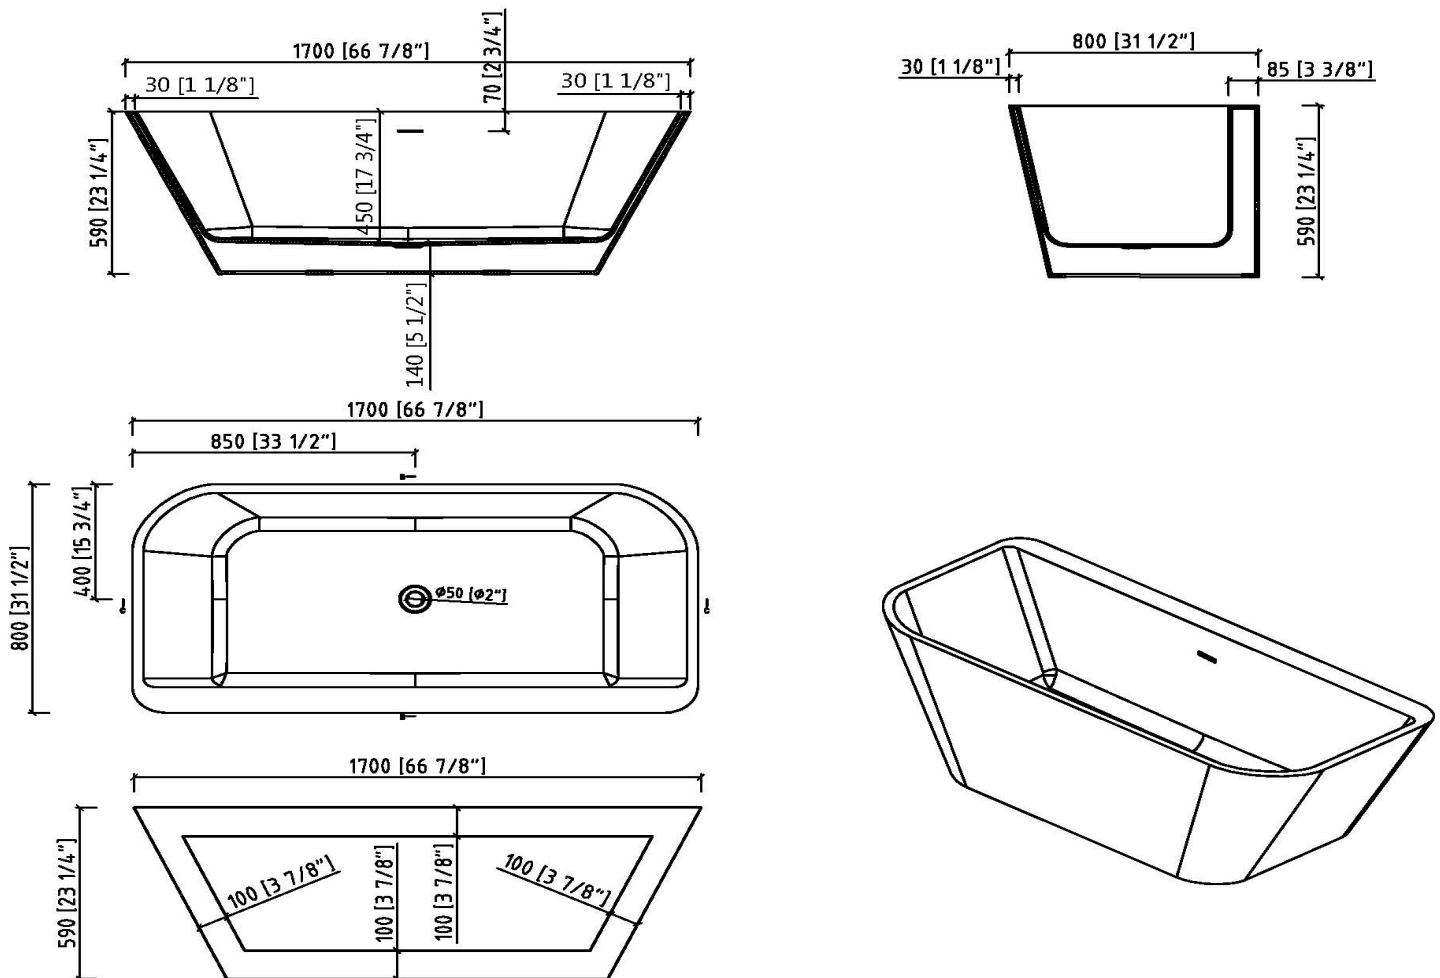

67" Rectangular Free Standing Acrylic Tub

Dimensions	67" L x 31-1/2" W x 23-1/4" H
Water Capacity	82 gallons
Tub Weight Uncrated	131 lbs
Water Depth	15" H
Faucet Configurations	no holes (can be drilled for deck mount faucet)

Measurements may vary by up to 1/2 "