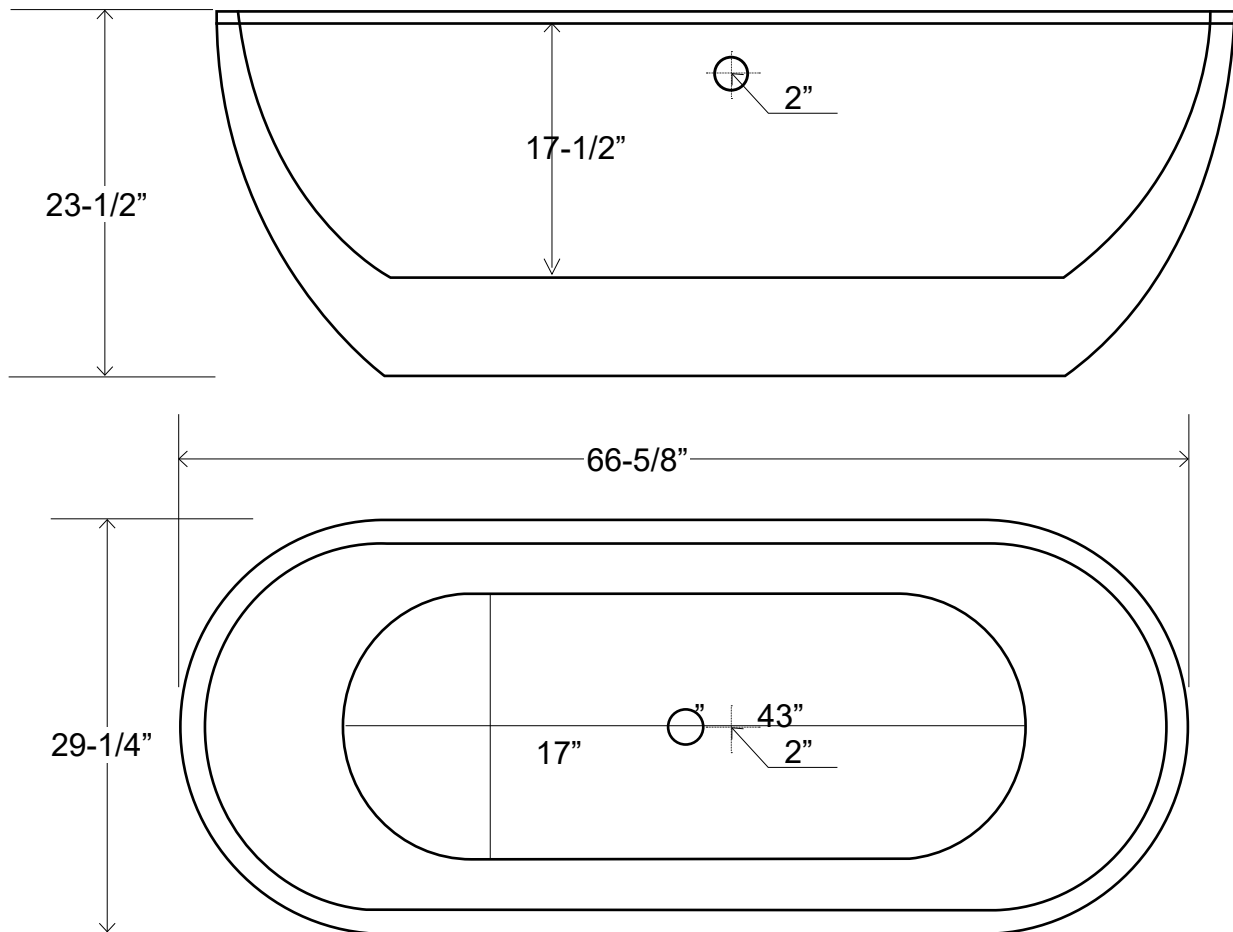

67" Free Standing Acrylic Tub

Dimensions	66-5/8" L x 29-1/4" W x 23-1/2" H
Water Capacity	55 gallons
Tub Weight Uncrated	122 lbs
Water Depth	14-1/2"
Faucet Configurations	no rim holes

Measurements may vary by up to 1/2"