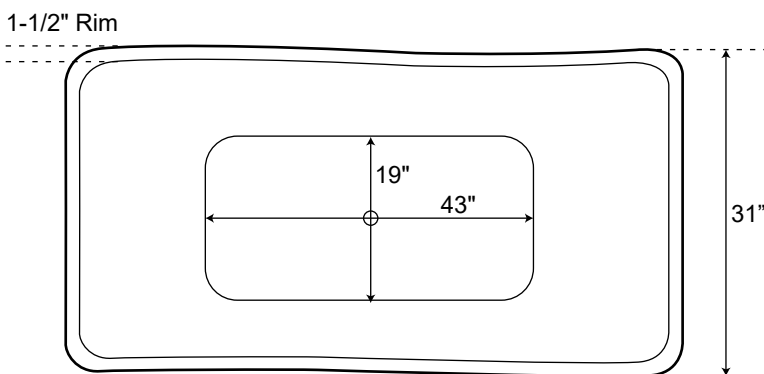

## 67" Free Standing Acrylic Tub

Dimensions	67-3/8" L x 31" W x 25-3/4" H
Water Capacity	50 Gallons
Tub Weight Uncrated	118 lbs
Water Depth	13-1/4"
Faucet Configurations	No rim holes

Measurements may vary by up to 1/2"