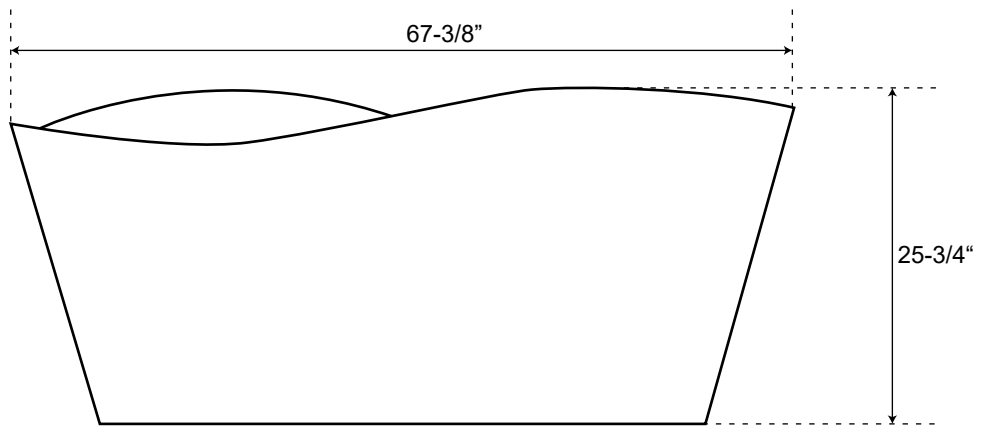

## 67" Free Standing Acrylic Tub

Dimensions	67-3/8" L x 31" W x 25-3/4" H
Water Capacity	50 Gallons
Tub Weight Uncrated	118 lbs
Water Depth	13-1/4"
Faucet Configurations	No rim holes

Measurements may vary by up to 1/2"