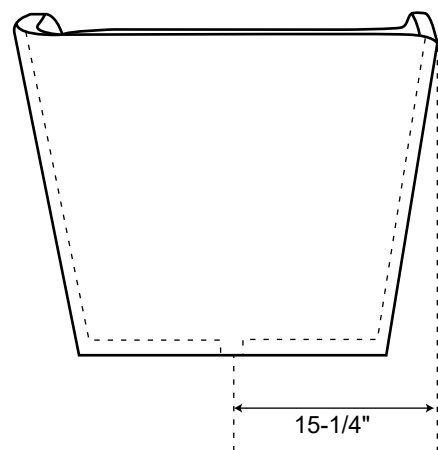

## 67" Free Standing Acrylic Tub

Dimensions	67-3/8" L x 31" W x 25-3/4" H
Water Capacity	50 Gallons
Tub Weight Uncrated	118 lbs
Water Depth	13-1/4"
Faucet Configurations	No rim holes

Measurements may vary by up to 1/2"