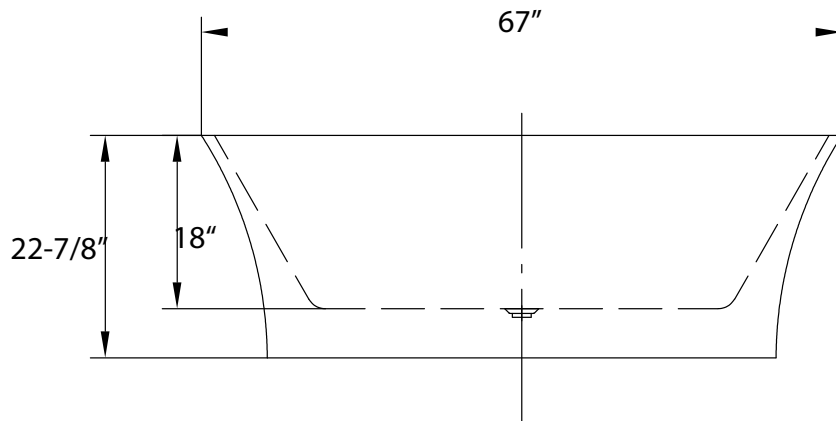

## 67" Free Standing Acrylic Tub

Dimensions	67" L x 32" W x 22-7/8" H
Water Capacity	50 Gallons
Tub Weight Uncrated	118 lbs
Water Depth	13-1/4"
Faucet Configurations	Deck for rim holes

Measurements may vary by up to 1/2 "