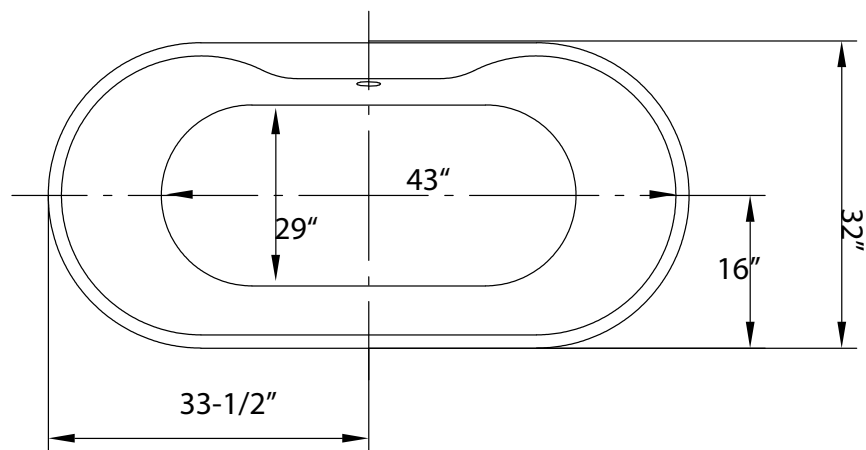

## 67" Free Standing Acrylic Tub

Dimensions	67" L x 32" W x 22-7/8" H
Water Capacity	50 Gallons
Tub Weight Uncrated	118 lbs
Water Depth	13-1/4"
Faucet Configurations	Deck for rim holes

Measurements may vary by up to 1/2 "