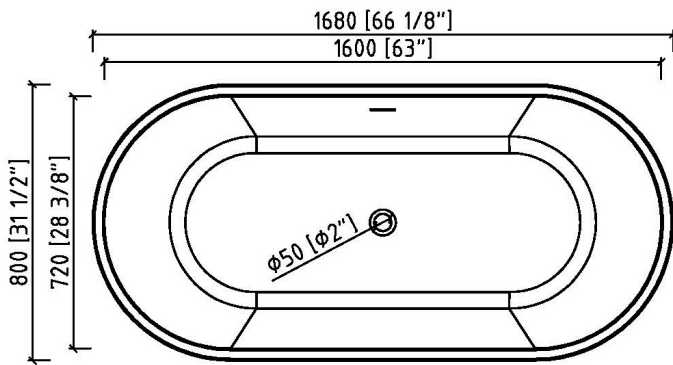

**DRA66-SST033**

**66" Free Standing Acrylic Tub**

Dimensions	66 1/8" L x 31-1/2" W x 22 7/8" H
Water Capacity	88 Gallons
Tub Weight Uncrated	90 lbs.
Water Depth	14 1/8"
Faucet Configurations	No rim holes

Measurements may vary by up to 1/2 "