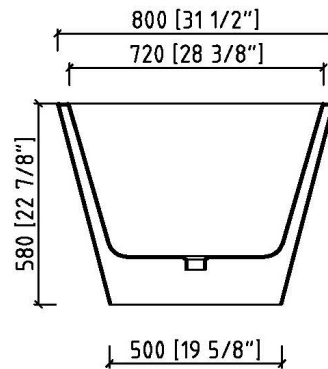

**DRA66-SST033**

**66" Free Standing Acrylic Tub**

Dimensions	66 1/8" L x 31-1/2" W x 22 7/8" H
Water Capacity	88 Gallons
Tub Weight Uncrated	90 lbs.
Water Depth	14 1/8"
Faucet Configurations	No rim holes

Measurements may vary by up to 1/2 "