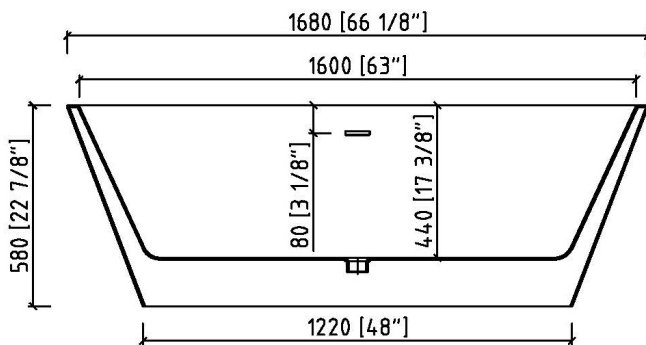

**DRA66-SST033**

**66" Free Standing Acrylic Tub**

Dimensions	66 1/8" L x 31-1/2" W x 22 7/8" H
Water Capacity	88 Gallons
Tub Weight Uncrated	90 lbs.
Water Depth	14 1/8"
Faucet Configurations	No rim holes

Measurements may vary by up to 1/2 "