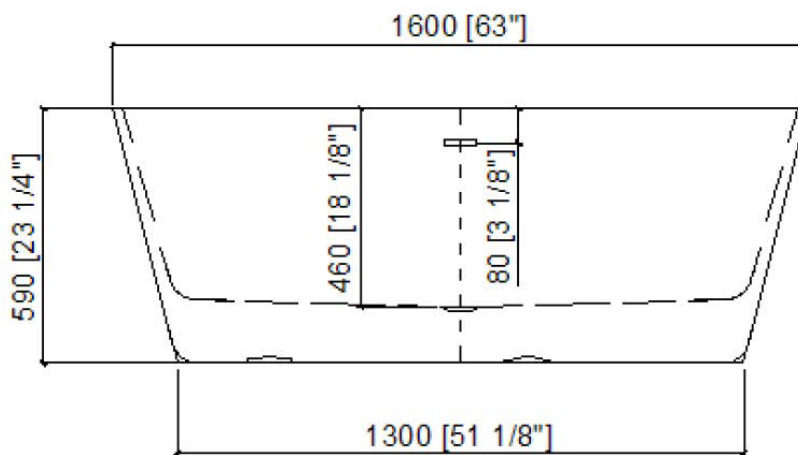

63" Free Standing Acrylic Tub

Dimensions	63" L x 31-1/8" W x 23" H
Water Capacity	80 Gallons
Tub Weight Uncrated	84 lbs.
Water Depth	14"
Faucet Configurations	No rim holes

Measurements may vary by up to 1/2"