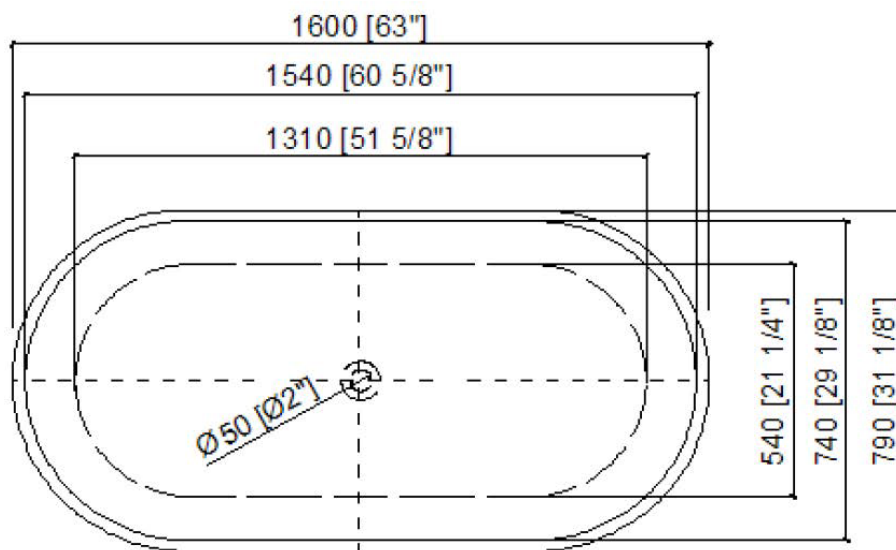

63" Free Standing Acrylic Tub

Dimensions	63" L x 31-1/8" W x 23" H
Water Capacity	80 Gallons
Tub Weight Uncrated	84 lbs.
Water Depth	14"
Faucet Configurations	No rim holes

Measurements may vary by up to 1/2"