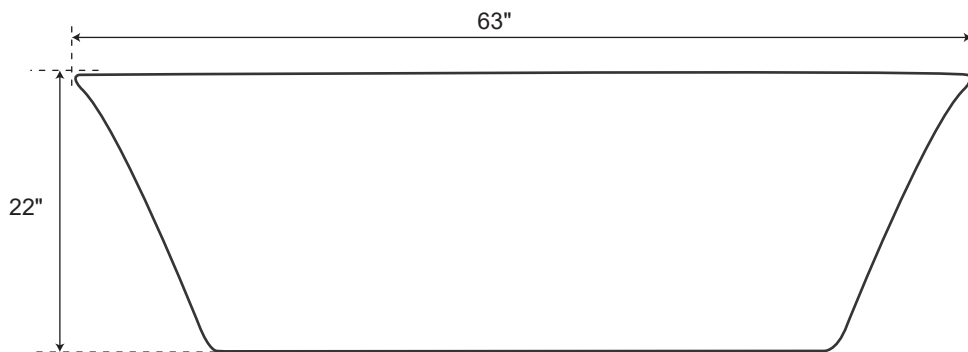

63" Free Standing Acrylic Tub

Dimensions	63" L x 29" W x 22" H
Water Capacity	49 gallons
Tub Weight Uncrated	115 lbs
Water Depth	15-1/8" H
Faucet Configurations	no rim holes

Measurements may vary by up to 1/2 "