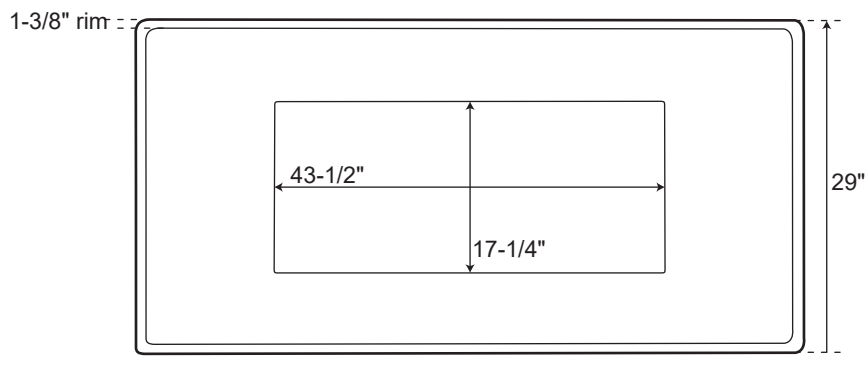

63" Free Standing Acrylic Tub

Dimensions	63" L x 29" W x 22" H
Water Capacity	49 gallons
Tub Weight Uncrated	115 lbs
Water Depth	15-1/8" H
Faucet Configurations	no rim holes

Measurements may vary by up to 1/2 "