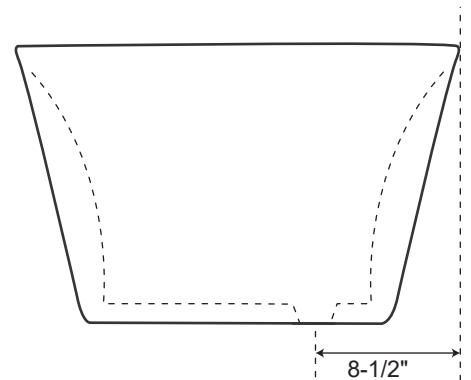

63" Free Standing Acrylic Tub

Dimensions	63" L x 29" W x 22" H
Water Capacity	49 gallons
Tub Weight Uncrated	115 lbs
Water Depth	15-1/8" H
Faucet Configurations	no rim holes

Measurements may vary by up to 1/2 "