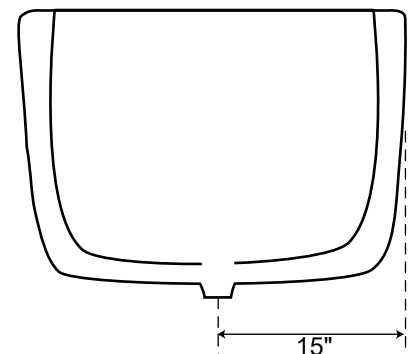

63" Free Standing Acrylic Tub

Dimensions	63" L x 32" W x 23" H
Water Capacity	45 gallons
Tub Weight Uncrated	110 lbs
Water Depth	13-1/4" H
Faucet Configurations	no rim holes

Measurements may vary by up to 1/2 "