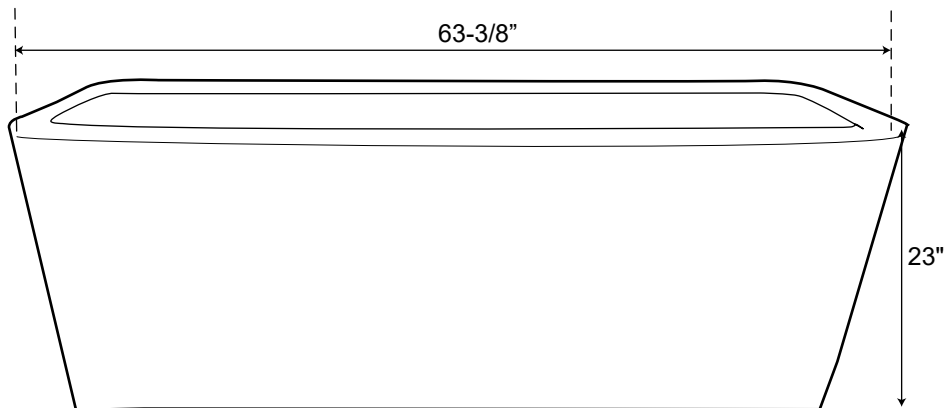

63" Free Standing Acrylic Tub

Dimensions	63" L x 32" W x 23" H
Water Capacity	45 gallons
Tub Weight Uncrated	110 lbs
Water Depth	13-1/4" H
Faucet Configurations	no rim holes

Measurements may vary by up to 1/2 "