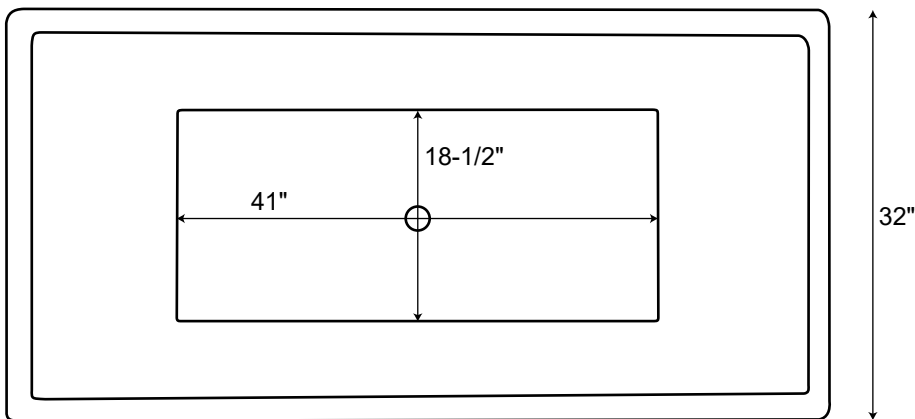

63" Free Standing Acrylic Tub

Dimensions	63" L x 32" W x 23" H
Water Capacity	45 gallons
Tub Weight Uncrated	110 lbs
Water Depth	13-1/4" H
Faucet Configurations	no rim holes

Measurements may vary by up to 1/2 "