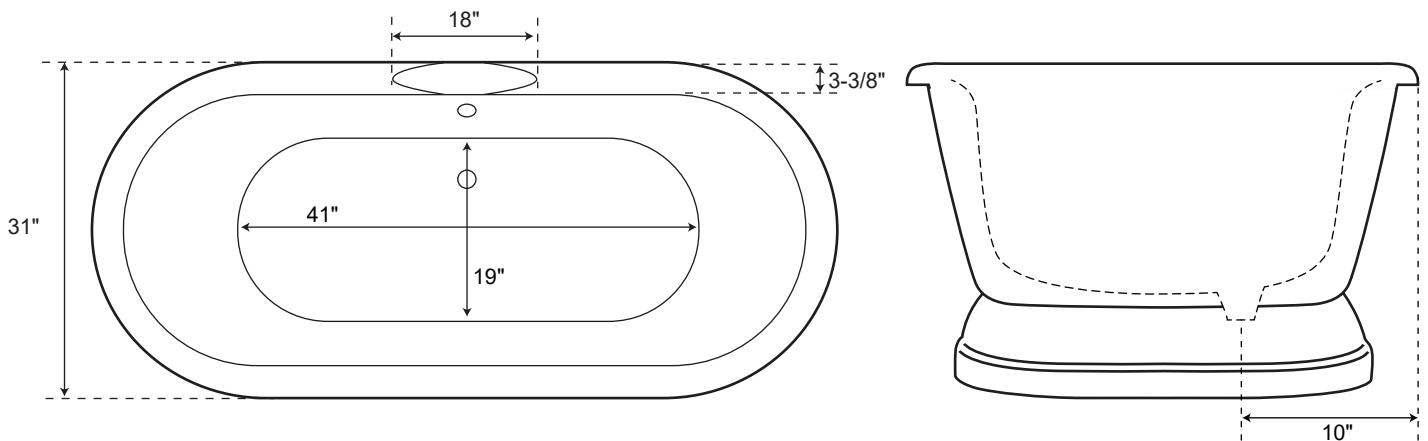

60" Free Standing Acrylic Tub with Pedestal

Dimensions	59-3/4" L x 31" W x 24-1/4" H
Water Capacity	46 gallons
Tub Weight Uncrated	92 lbs
Water Depth	13-3/4" H
Faucet Configurations	no rim holes (DRA600P-703A) 7" rim holes (DRA601P-703A)

Measurements may vary by up to 1/2"