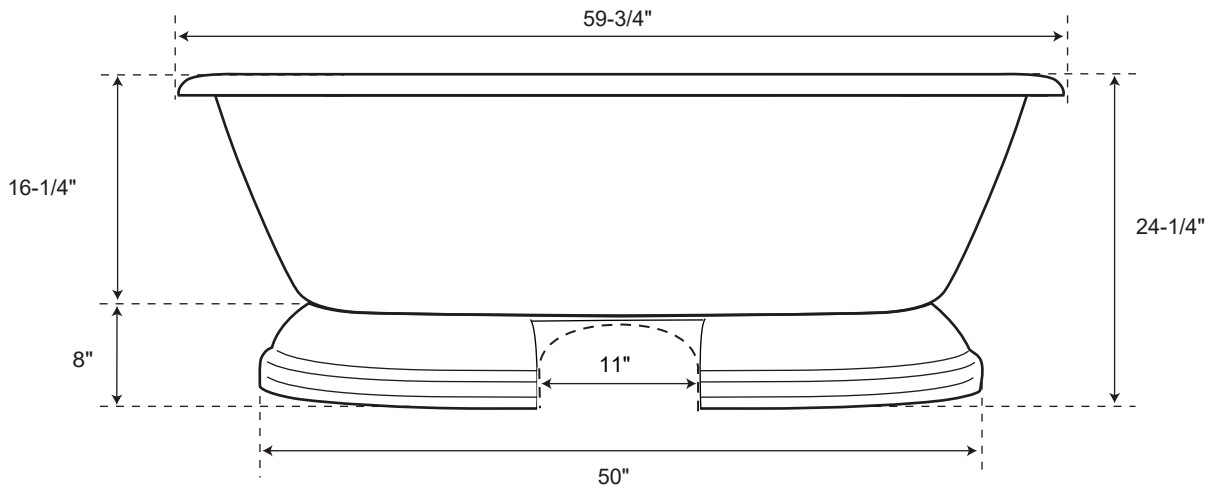

60" Free Standing Acrylic Tub with Pedestal

Dimensions	59-3/4" L x 31" W x 24-1/4" H
Water Capacity	46 gallons
Tub Weight Uncrated	92 lbs
Water Depth	13-3/4" H
Faucet Configurations	no rim holes (DRA600P-703A) 7" rim holes (DRA601P-703A)

Measurements may vary by up to 1/2"