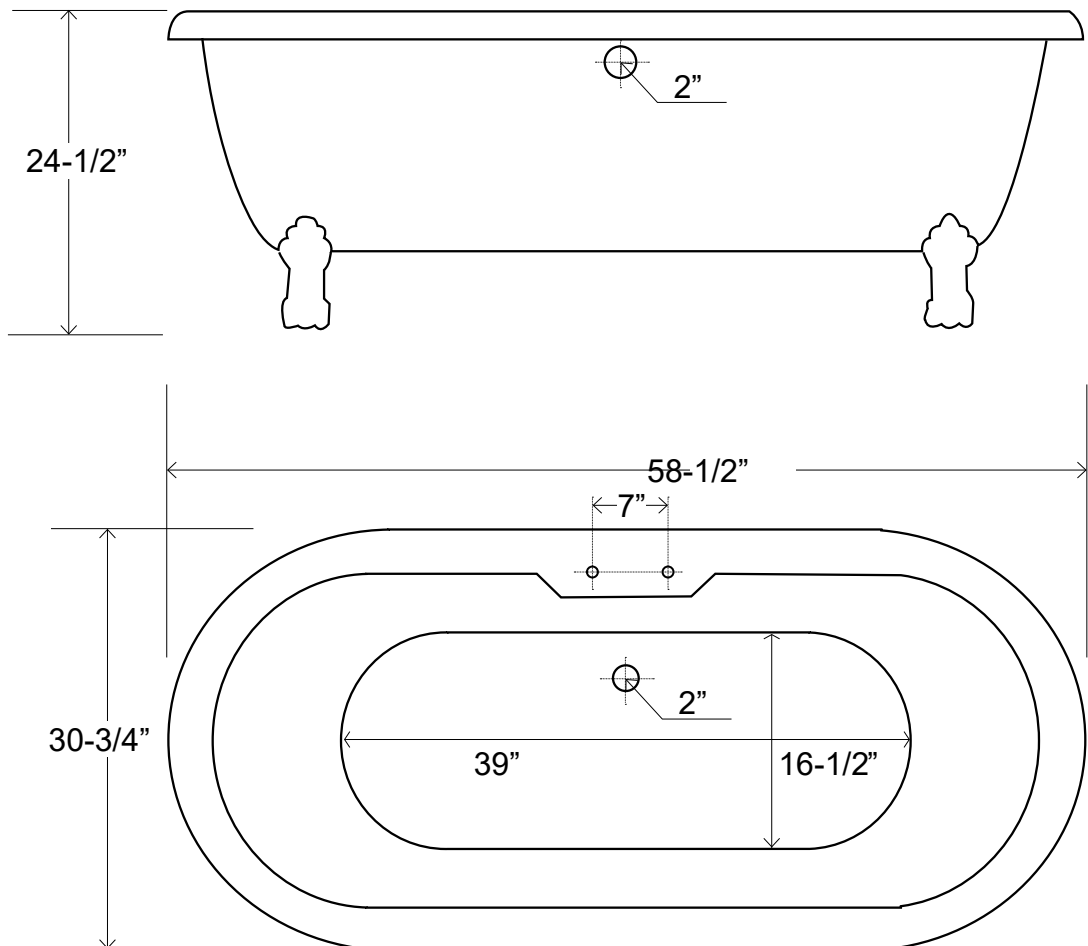

## 59" Free-Standing Dual Acrylic Tub

Dimensions	58-1/2" L x 30-3/4" W x 24-1/2" H
Water Capacity	46 gallons
Tub Weight Uncrated	95 lbs
Water Depth	12-1/2"
Faucet Configurations	No rim holes (DRA590-901) 7" rim holes (DRA591-01)

Measurements may vary by up to 1/2"