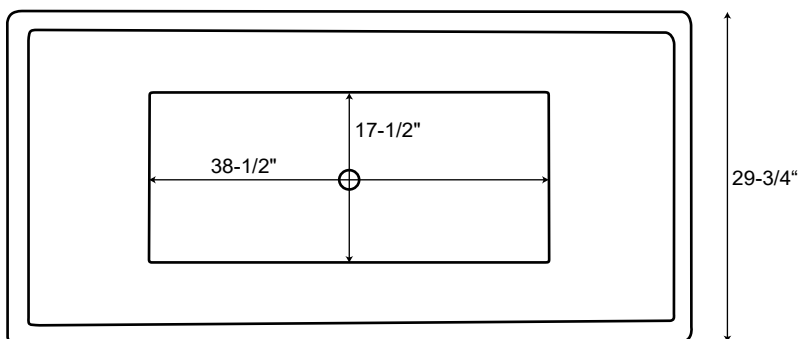

59" Free Standing Acrylic Tub

Dimensions	59" L x 29-3/4" W x 24-3/4" H
Water Capacity	45 gallons
Tub Weight Uncrated	105 lbs
Water Depth	13-1/8" H
Faucet Configurations	no rim holes

Measurements may vary by up to 1/2 "