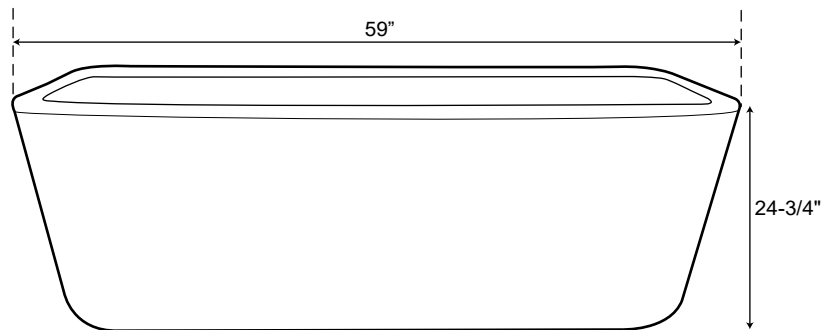

59" Free Standing Acrylic Tub

Dimensions	59" L x 29-3/4" W x 24-3/4" H
Water Capacity	45 gallons
Tub Weight Uncrated	105 lbs
Water Depth	13-1/8" H
Faucet Configurations	no rim holes

Measurements may vary by up to 1/2 "