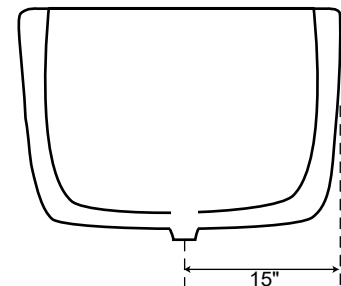

59" Free Standing Acrylic Tub

Dimensions	59" L x 29-3/4" W x 24-3/4" H
Water Capacity	45 gallons
Tub Weight Uncrated	105 lbs
Water Depth	13-1/8" H
Faucet Configurations	no rim holes

Measurements may vary by up to 1/2 "